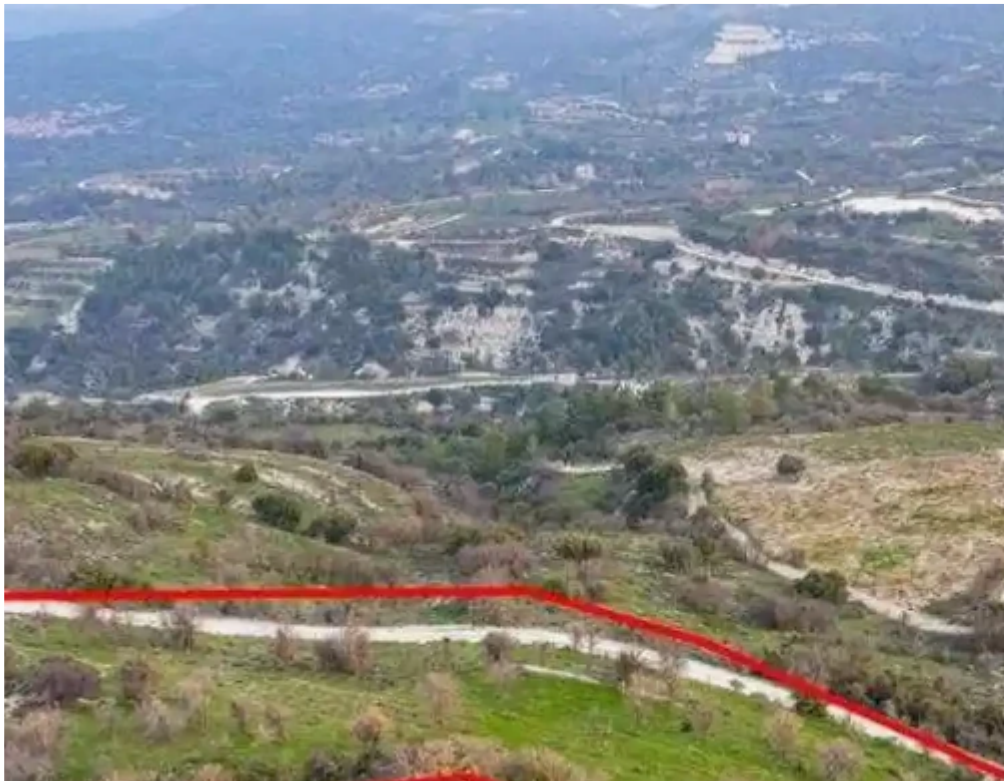

## Agricultural land 4348 m<sup>2</sup>

Paphos, Salamiou-8620 , Cyprus

**Offered at:** € 5,500

**Estate ID:** 75512

**Ref:** ba4532832

Total plot's-land's area: **4348 m<sup>2</sup>**

Coverage: **10 %**

Density: **10 %**

Available from: **2024-10-27**

Offered at: **5,500**

Type: **Agricultural**

""""The property is a 62,5% share of an agricultural field in Salamiou. It is located 1km from Salamiou, 2km from Mesana and 1,2km from Salamiou-Kelokedara road. The field has a land area of 4,348sqm (the corresponding area is approximately 2,717.5sqm) and it is situated 50m from the nearest registered road to the east.""""...

## Estate on map: