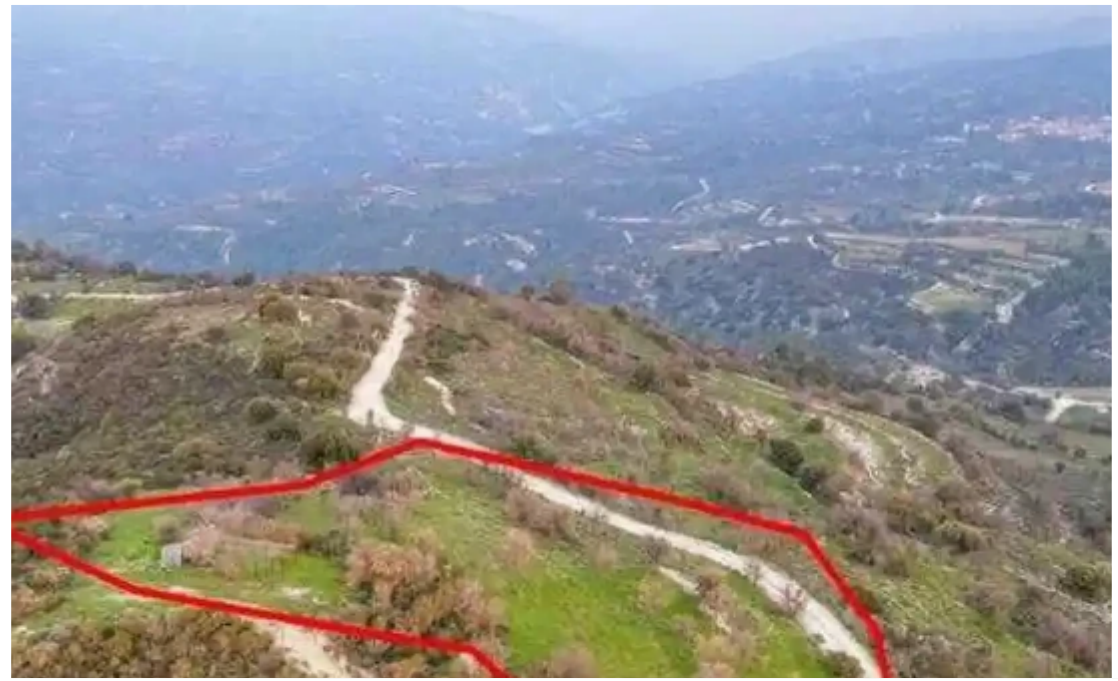

## Agricultural land 4348 m<sup>2</sup>

Paphos, Salamiou-8620 , Cyprus

**Offered at:** € 5,500

**Estate ID:** 75512

**Ref:** ba4532832

Total plot's-land's area: **4348 m<sup>2</sup>**

Coverage: **10 %**

Density: **10 %**

Available from: **2024-10-27**

Offered at: **5,500**

Type: **Agricultural**

""""The property is a 62,5% share of an agricultural field in Salamiou. It is located 1km from Salamiou, 2km from Mesana and 1,2km from Salamiou-Kelokedara road. The field has a land area of 4,348sqm (the corresponding area is approximately 2,717.5sqm) and it is situated 50m from the nearest registered road to the east.""""...

## Estate on map: