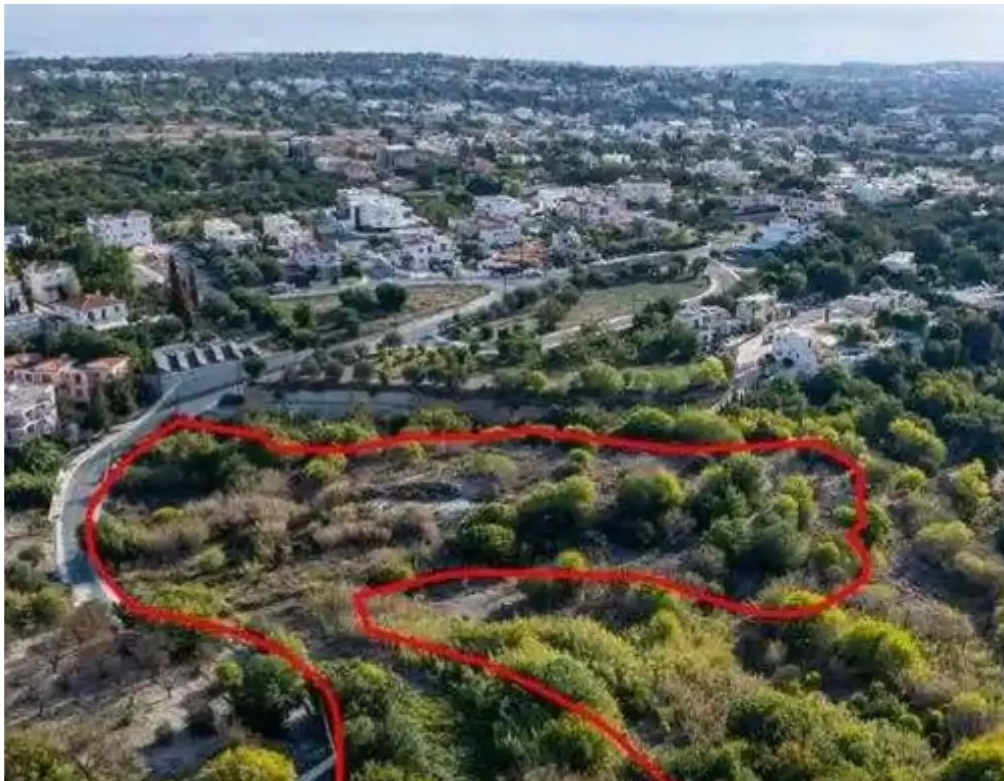

Residential land 9150 m²

Paphos, Mesogi-8280 , Cyprus

Offered at: € 600,000

Estate ID: 75518

Ref: ba4983905

Total plot's-land's area: **9150 m²**

Coverage: **50 %**

Density: **90 %**

Available from: **2024-10-27**

Offered at: **600,000**

Type: **Residential**

""""The property is a residential field in Mesogi. It is located 500m from Mesogi centre and 800m from Mesa Chorio. The field has an area of 9,150sqm. It offers close proximity to all amenities and easy access to the main road to Paphos center. The immediate area is residential and it mainly consists of old traditional and modern holiday houses, building blocks of apartments, and empty residential fields.""""...