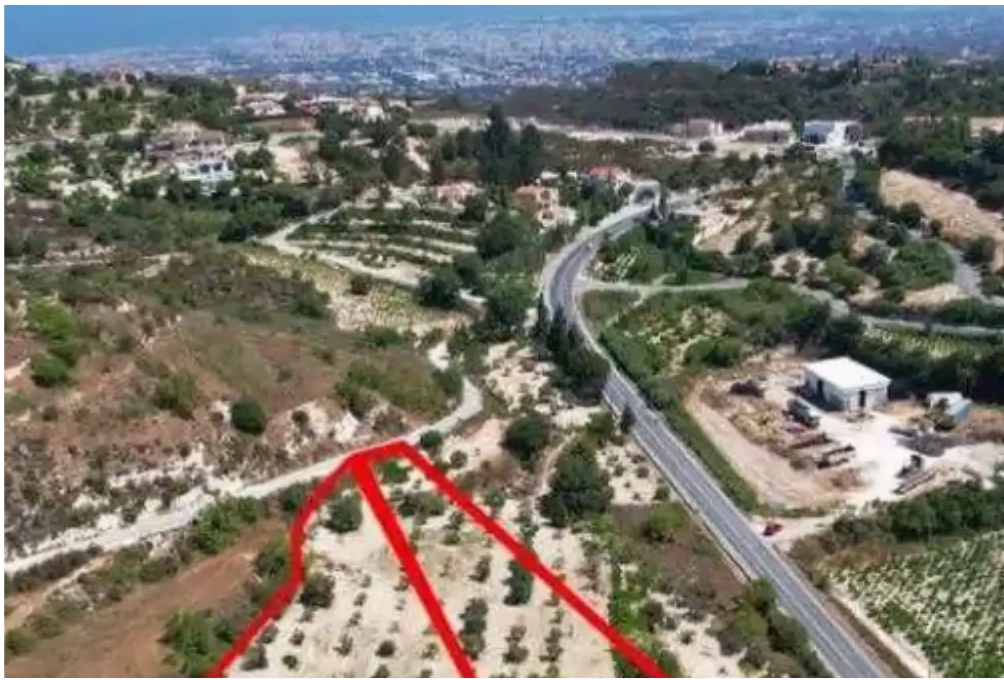

Residential land 3271 m²

Paphos, Tsada-8540 , Cyprus

Offered at: € 103,500

Estate ID: 75594

Ref: ba4532848

Total plot's-land's area: **3271 m²**

Coverage: **25 %**

Density: **40 %**

Available from: **2024-10-27**

Offered at: **103,500**

Type: **Residential**

""The property consists of two residential fields in Tsada. They are located 1km from the center of the community and 2km from Koili. The fields have a total area of 3,271sqm. They can be accessed by a registered road on their western boundary with a frontage of 9m. The property offers close proximity to all amenities and easy access to the nearby communities.""...