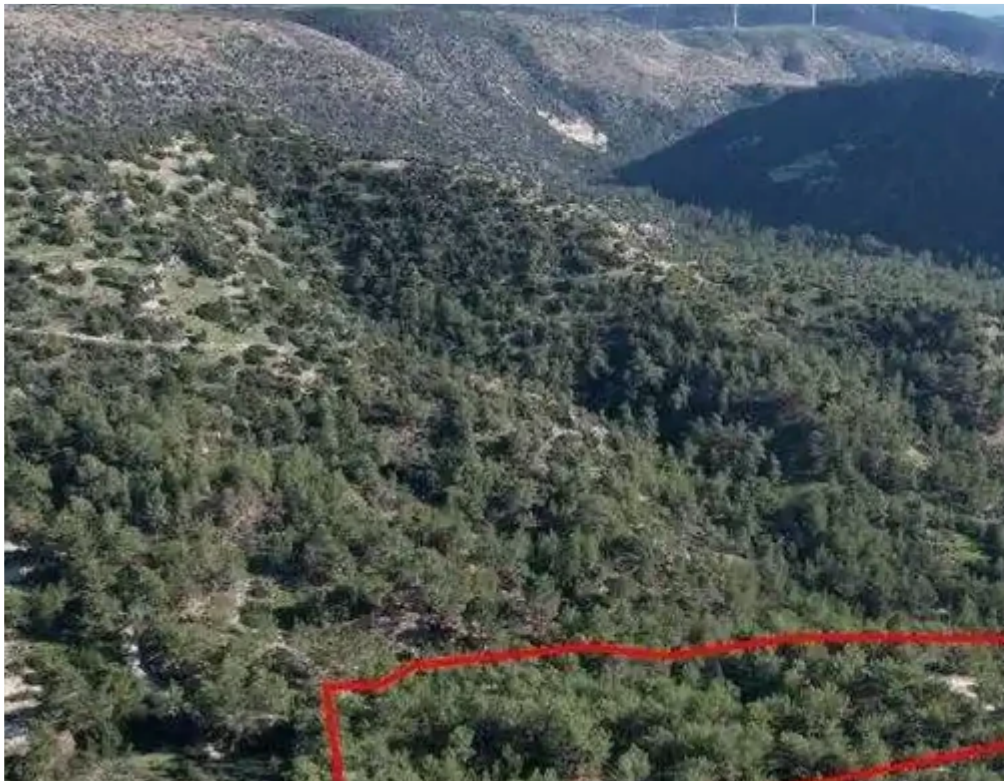

Agricultural land 27760 m²

Paphos, Pano-Archimandrita-8603 , Cyprus

Offered at: € 13,500

Estate ID: 75602

Ref: ba4532863

Total plot's-land's area: **27760 m²**

Coverage: **6 %**

Density: **6 %**

Available from: **2024-10-27**

Offered at: **13,500**

Type: **Agricultural**

""""The property is a 50% share of a field in Pano Archimandrita. It is located 1,2km from the centre of the village and 900m from the main road Pano Archimandrita - Kouklia. The field has a land area of 27,760sqm and Gordian's share corresponds approximately to 13,880sqm. It abuts a public road along its western border with a frontage of 5m. Also, the property abuts a pathway along its eastern border. It offers nice views of the surrounding area."""" ...