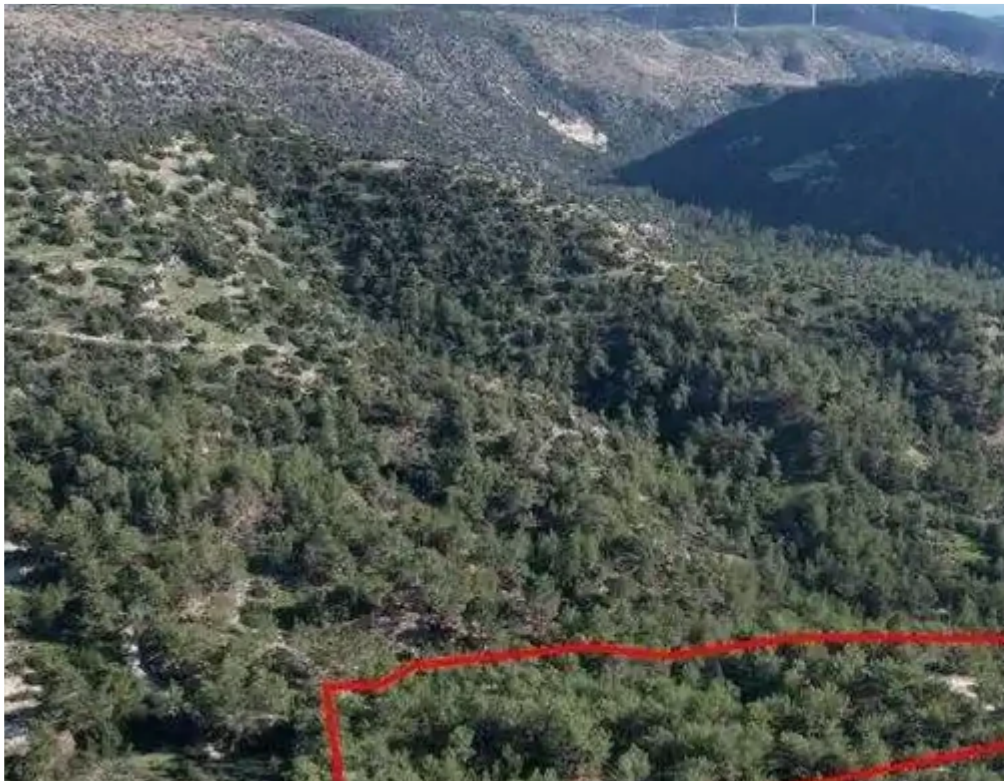

## Agricultural land 27760 m<sup>2</sup>

Paphos, Pano-Archimandrita-8603 , Cyprus

**Offered at:** € 13,500

**Estate ID:** 75602

**Ref:** ba4532863

Total plot's-land's area: **27760 m<sup>2</sup>**

Coverage: **6 %**

Density: **6 %**

Available from: **2024-10-27**

Offered at: **13,500**

Type: **Agricultural**

""""The property is a 50% share of a field in Pano Archimandrita. It is located 1,2km from the centre of the village and 900m from the main road Pano Archimandrita - Kouklia. The field has a land area of 27,760sqm and Gordian's share corresponds approximately to 13,880sqm. It abuts a public road along its western border with a frontage of 5m. Also, the property abuts a pathway along its eastern border. It offers nice views of the surrounding area."""" ...