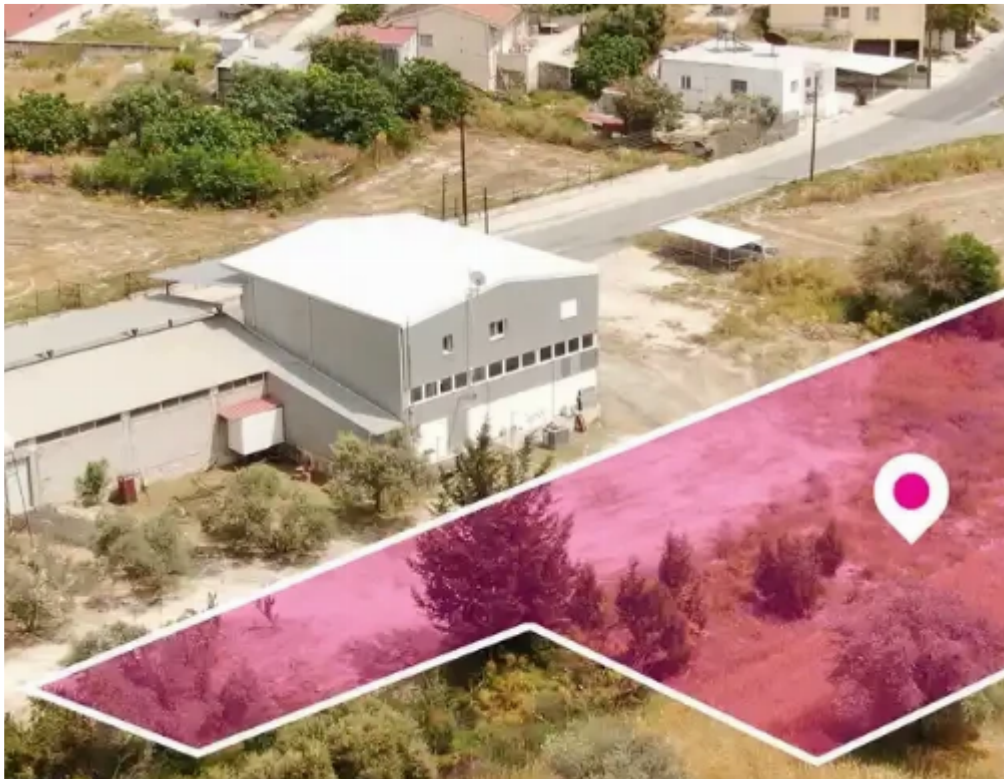

## Residential land 1673 m<sup>2</sup>

Larnaka, Alethriko-7570 , Cyprus

**Offered at:** € 65,000

**Estate ID:** 75661

**Ref:** ba4904088

Total plot's-land's area: **1673 m<sup>2</sup>**

Available from: **2024-10-27**

Offered at: **65,000**

Type: **Residential**

Residential field extending to about 1.673 sq.m. in total, is located in Alethriko, Larnaka. The property has a flat surface and benefits from an access through a right a way through the adjacent parcel. The asset is located approximately 1km to the Larnaca-Limassol motorway and approximately 14 km. southwest from Larnaca city centre. The property falls within Zone H2, with a building coefficient of 90%, coverage of 50%, and permission for 2 floors (8.3m) of construction. ...