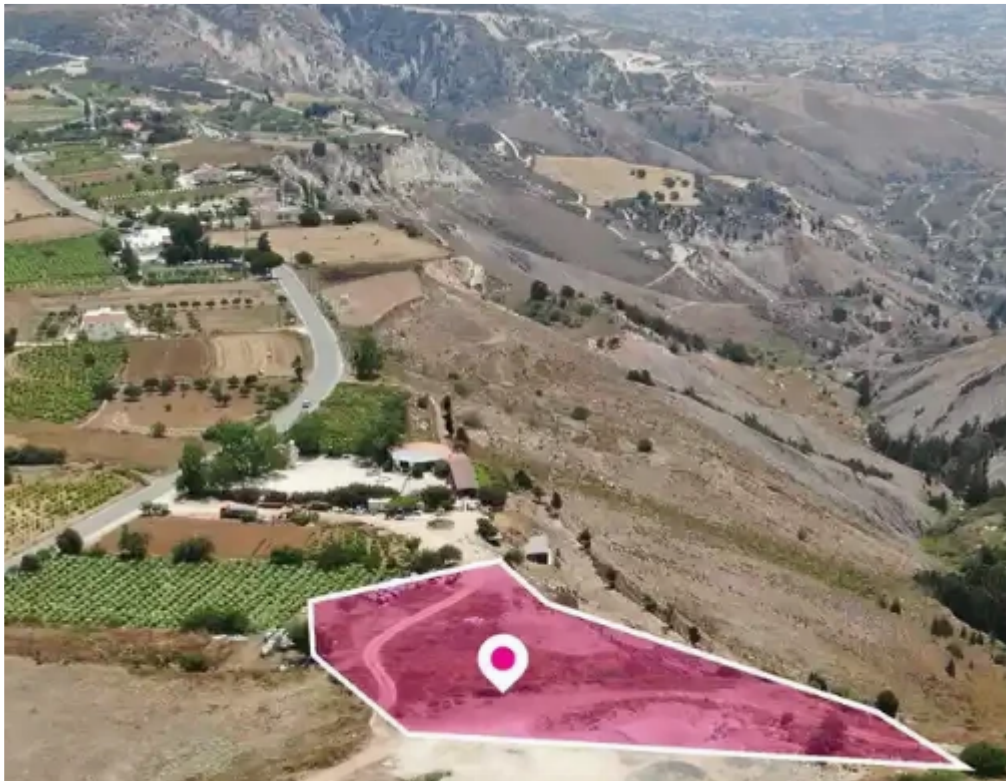

Agricultural land 5352 m²

Paphos, Kathikas-8573 , Cyprus

Offered at: €99,000

Estate ID: 75664

Ref: ba4867884

Total plot's-land's area: **5352 m²**

Available from: **2024-10-27**

Offered at: **99,000**

Type: **Agricultural**

""""Mixed Residential and Special Protection zoned field covers a total land area of 5,352 sq.m. The field has an irregular shape and a flat surface. Its located southwest from the centre of the community. The property falls within Zone ??10? (61%), with a building coefficient of 30%, coverage of 20%, and permission for 2 floors (7 m) of construction, and Zone ??31 (39%), with a building coefficient of 10%, coverage of 10%, and permission for 1 floor (5 m) of construction. Location Coordinates: 34.90670159, 32.41926379""""...

Estate on map: