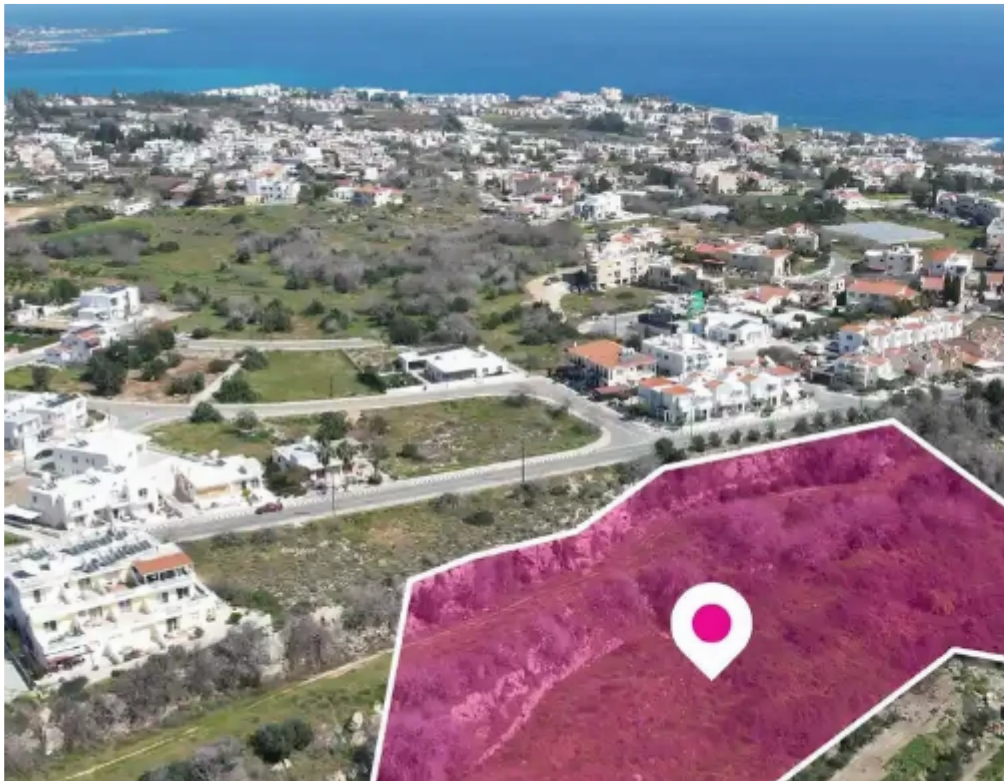

Residential land 8473 m²

Paphos, Kissonerga-8574 , Cyprus

Offered at: € 225,000

Estate ID: 75687

Ref: ba5103377

Total plot's-land's area: **8473 m²**

Available from: **2024-10-27**

Offered at: **225,000**

Type: **Residential**

""""Residential/Agricultural field, extending to about 8.473 sq.m. in total. The property has a flat surface. Access to the field is via a registered road which is facing the southern side of the property, with total frontage of approximately 40m. The property falls within Zone ??9 and ??2. The surrounding Area of the asset is primarily residential."""" ...

Estate on map: