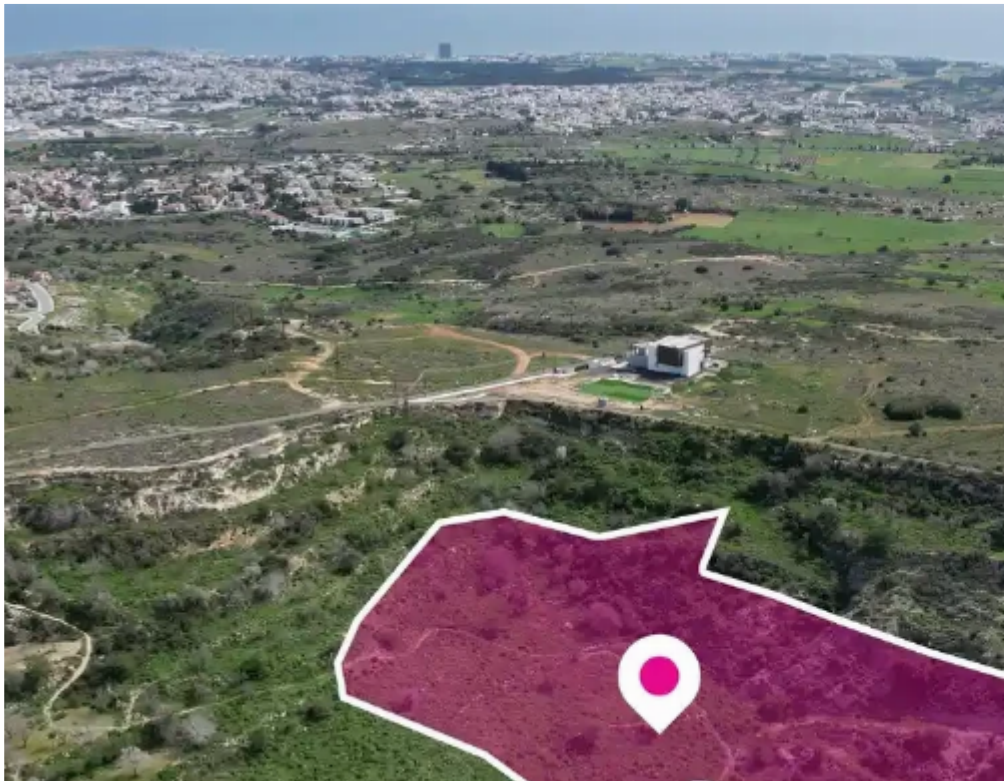

Agricultural land 11706 m²

Paphos, Armou-8522 , Cyprus

Offered at: €47,000

Estate ID: 75691

Ref: ba4801196

Total plot's-land's area: **11706 m²**

Available from: **2024-10-27**

Offered at: **47,000**

Type: **Agricultural**

""Agricultural field, extending to about 11.706 sq.m. in total. The asset is located approximately 900m south of Marathounta centre. The property falls within Zone ?3, with a building coefficient of 10%, coverage of 10%, and permission for 2 floors (8.3m) of construction. Location Coordinates:

34.785484, 32.478703""...

Estate on map: