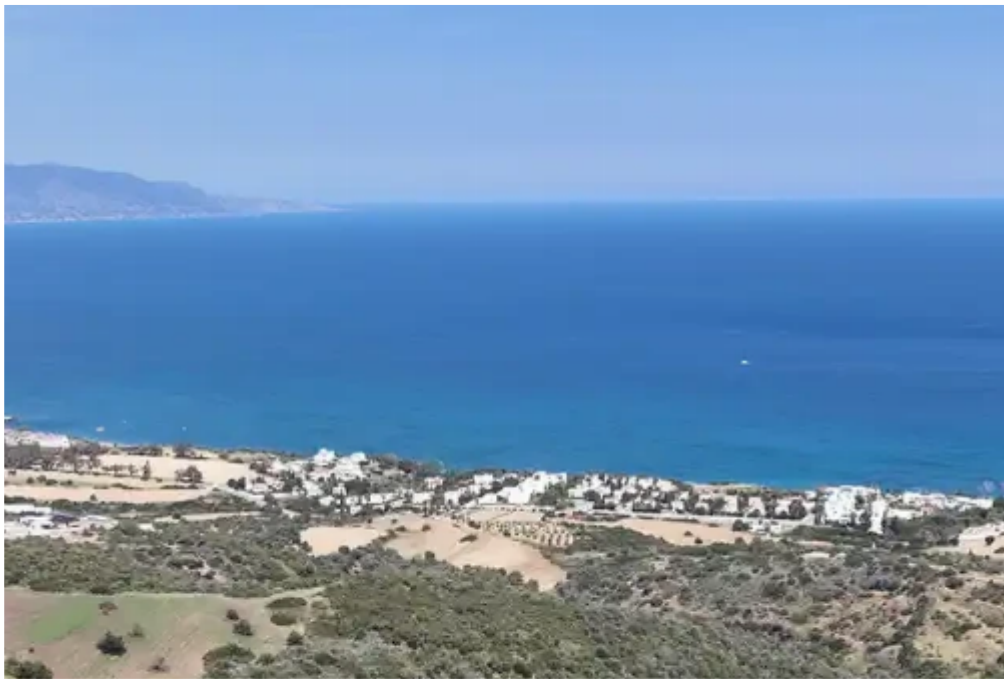

Agricultural land 7210 m²

Paphos, Neo-Chorio-Pafou-8852 , Cyprus

Offered at: € 63,750

Estate ID: 75705

Ref: ba4818311

Total plot's-land's area: **7210 m²**

Available from: **2024-10-27**

Offered at: **63,750**

Type: **Agricultural**

""Agricultural field, extending to about 7,210 sq.m. in total. Access to the field is via a registered footpath which is facing the western side of the property. Total frontage is approx. 80m The asset is located approx. 1.7km north-west from the centre of community and approx. 940m south-west from the sea. The property falls within Zone ??31, with a building coefficient of 10%, coverage of 10%, and permission for 1 floors (5m) of construction. GPS coordinates: 35.039128 32.354455""...