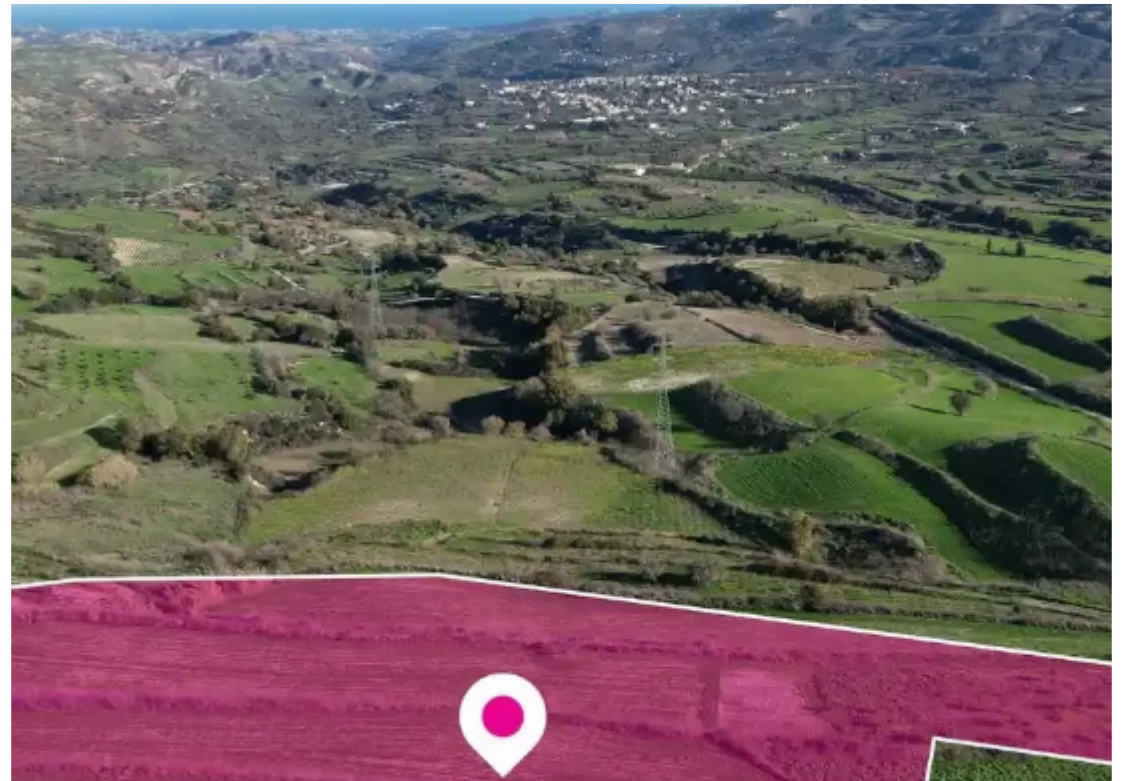

Agricultural land 17578 m²

Paphos, Stroumpi-8550 , Cyprus

Offered at: € 69,000

Estate ID: 75714

Ref: ba4818297

Total plot's-land's area: **17578 m²**

Available from: **2024-10-27**

Offered at: **69,000**

Type: **Agricultural**

""""Agricultural field, extending to about 17,578 sq.m. in total. The property has a flat surface. The property has a right of way with frontage of approximately 3,66m. GPS coordinates: 34.899294 32.494018""""...

Estate on map: