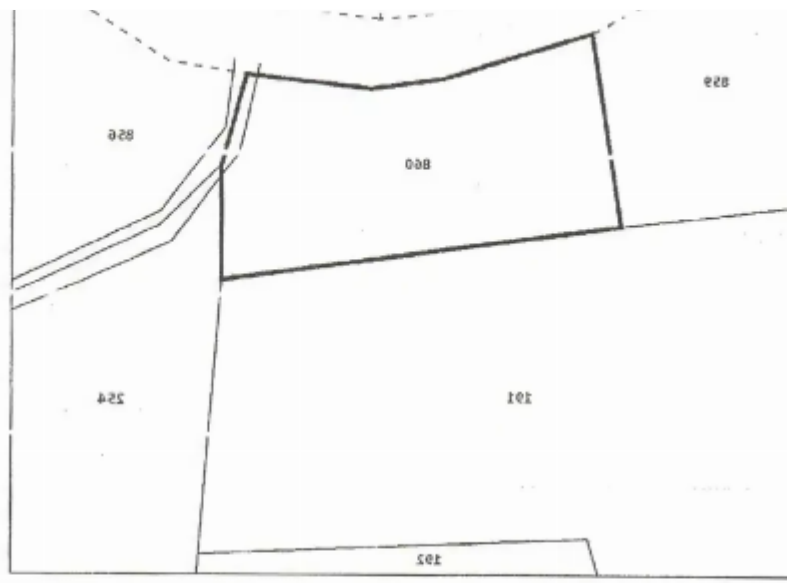

## Residential land 3234 m<sup>2</sup>

Limassol, Trimiklini-4730 , Cyprus

**Offered at:** € 250,000

**Estate ID:** 75718

**Ref:** ba5469919

Total plot's-land's area: **3234 m<sup>2</sup>**

Available from: **2024-10-27**