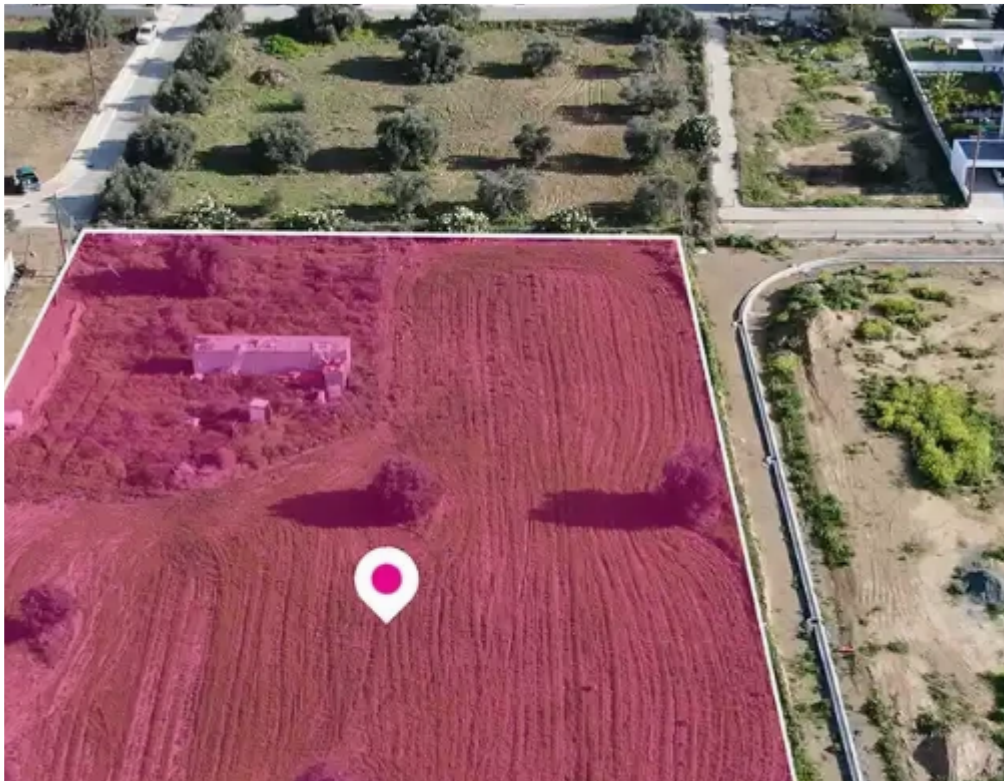

## Residential land 5807 m<sup>2</sup>

Nicosia, Tseri-2480 , Cyprus

**Offered at:** € 149,000

**Estate ID:** 75740

**Ref:** ba4706711

Total plot's-land's area: **5807 m<sup>2</sup>**

Available from: **2024-10-27**

Offered at: **149,000**

Type: **Residential**

""""Residential field, extending to about 5.807 sq.m. in total. (2.903,5 sq.m. for the share of 50%). The property is regularly shaped with a flat surface. Access to the field is via a registered road which is facing the southern side of the property with total frontage is approx.4m. """"...

## Estate on map: