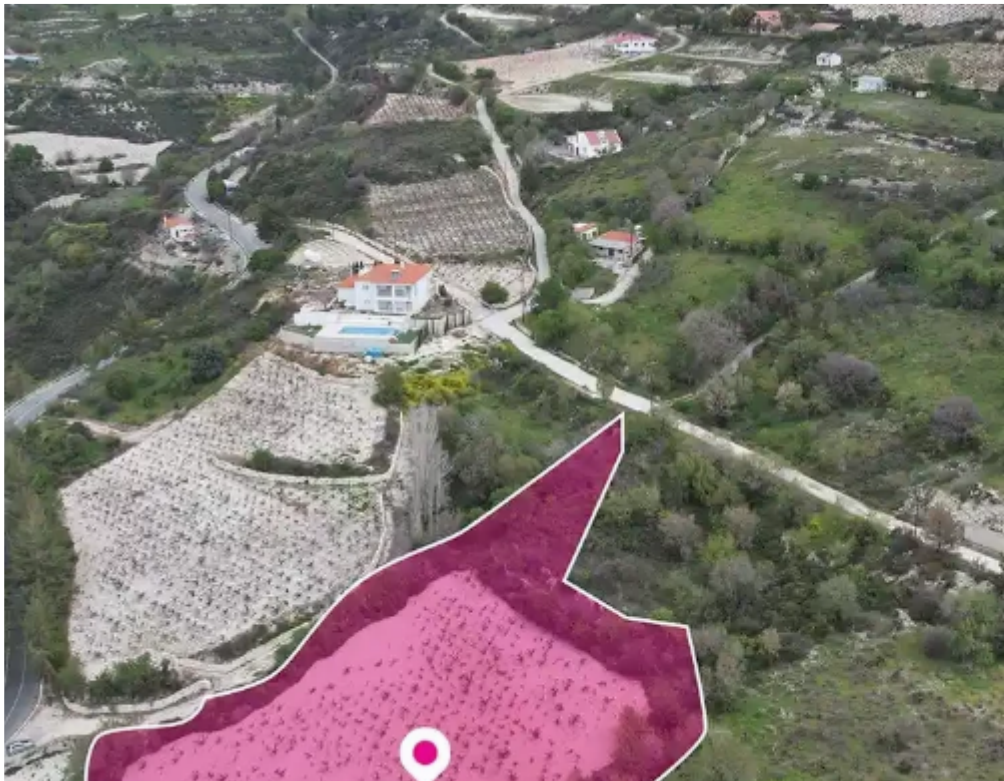

Residential land 4014 m²

Limassol, Koilani-4776 , Cyprus

Offered at: €67,500

Estate ID: 75741

Ref: ba5303336

Total plot's-land's area: **4014 m²**

Available from: **2024-10-27**

Offered at: **67,500**

Type: **Residential**

""Residential field, extending to about 4.014 sq.m. in total. Access to the field is via a registered road which is facing the southern and western side of the property, with a frontage of approx. 140m. The asset is located approximately 75m northwest from Koilani village and 25km distance from Limassol.

The property falls within Zone H4, with a building coefficient of 40%, coverage of 25%, and permission for 2 floors (8.3m) of construction. The surrounding Area of the asset is primarily residential. GPS coordinates: 34.847459, 32.857011""...

Estate on map: