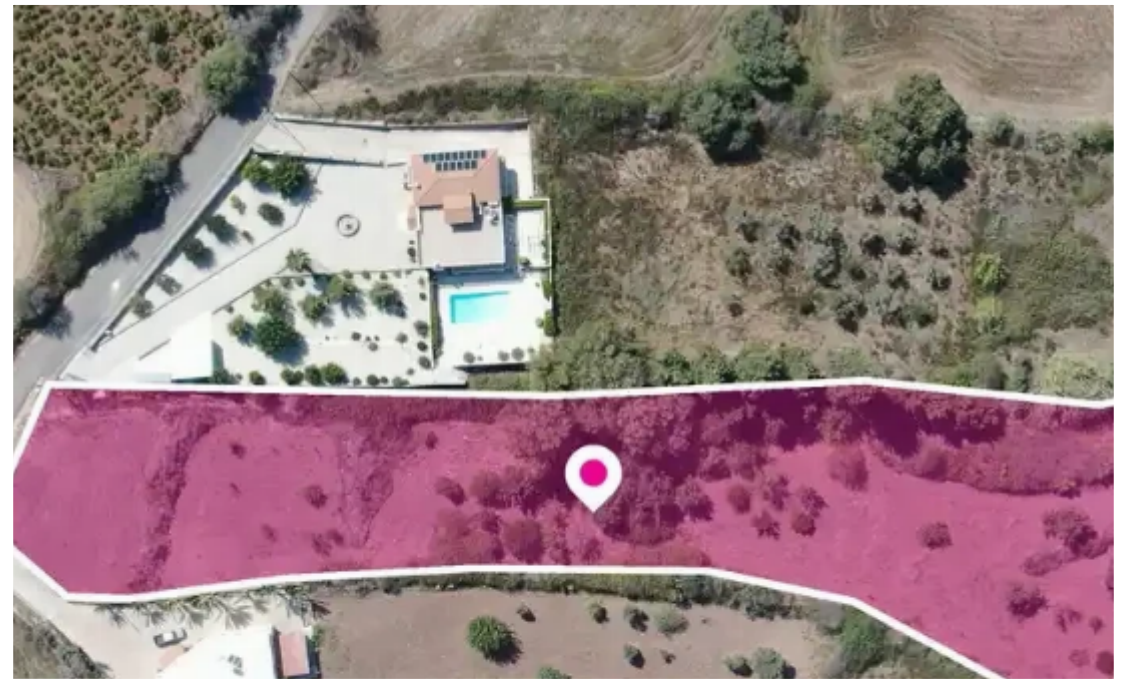

Tourist land 8362 m²

Paphos, Drouseia-8700 , Cyprus

Offered at: € 237,000

Estate ID: 75753

Ref: ba5303506

Total plot's-land's area: **8362 m²**

Available from: **2024-10-27**

Offered at: **237,000**

Type: **Touristic**

""""Touristic field, extending to about 8.362 sq.m. in total. Access to the field is via a registered road with total frontage of approx.26m The property falls within Zone ?3?5, with a building coefficient of 30%, coverage of 20%, and permission for 2 floors (7m) of construction. GPS coordinates: 34.96497651 32.39377769"""" ...