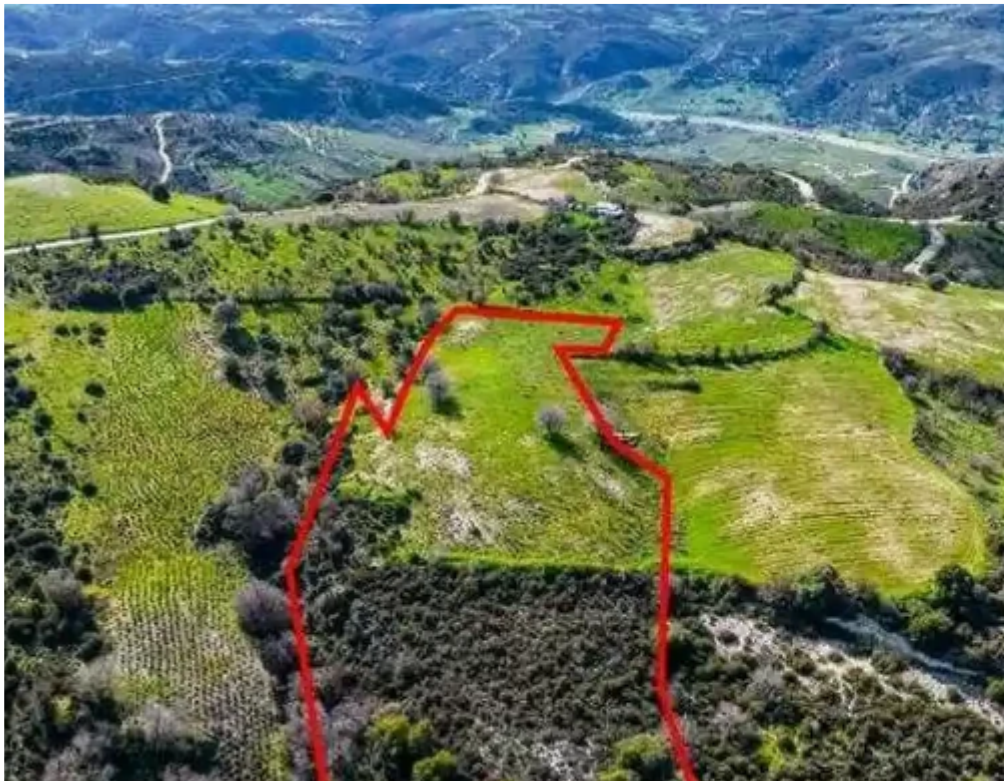

Agricultural land 12041 m²

Paphos, Salamiou-8620 , Cyprus

Offered at: €9,500

Estate ID: 75830

Ref: ba4955202

Total plot's-land's area: **12041 m²**

Coverage: **10 %**

Density: **10 %**

Available from: **2024-10-27**

Offered at: **9,500**

Type: **Agricultural**

""""The property is a shared (33.33%) agricultural field in Salamiou. It is located 1km from the centre of the village and 500m from the main road connecting Paphos-Salamiou. The field has a total area of 12,041sqm (the corresponding area is approximately 4,014sqm). It offers nice views of the surrounding area.""""...

Estate on map: