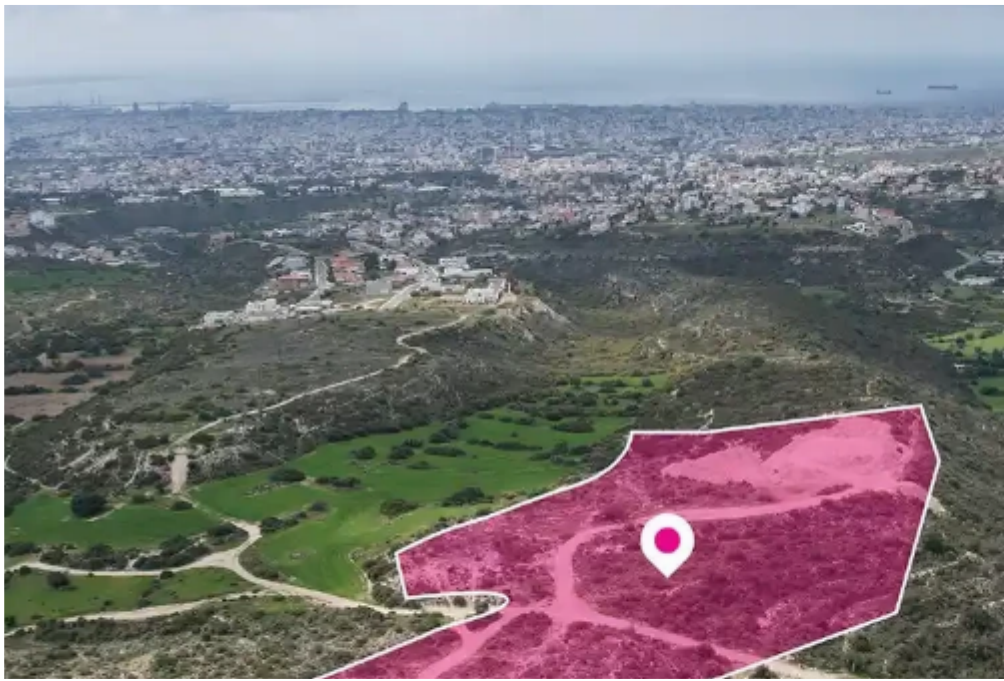

Agricultural land 5853 m²

Limassol, Hills-Agia-Phyla-Agia-Fylaxis-3119 , Cyprus

Offered at: € 88,000

Estate ID: 75831

Ref: ba5464911

Total plot's-land's area: **5853 m²**

Available from: **2024-10-27**

Offered at: **88,000**

Type: **Agricultural**

""""This is a 25% share of an agricultural field corresponding to approx. 5,853 sq.m. out of 23,412 sq.m. in total. The asset is located approximately 1km from the Palodia community. The property falls within Zone ??4, with a building coefficient of 10%, coverage of 10%, and permission for 2 floors (7m) of construction. GPS coordinates: 34.734361, 33.006685""""...

Estate on map: