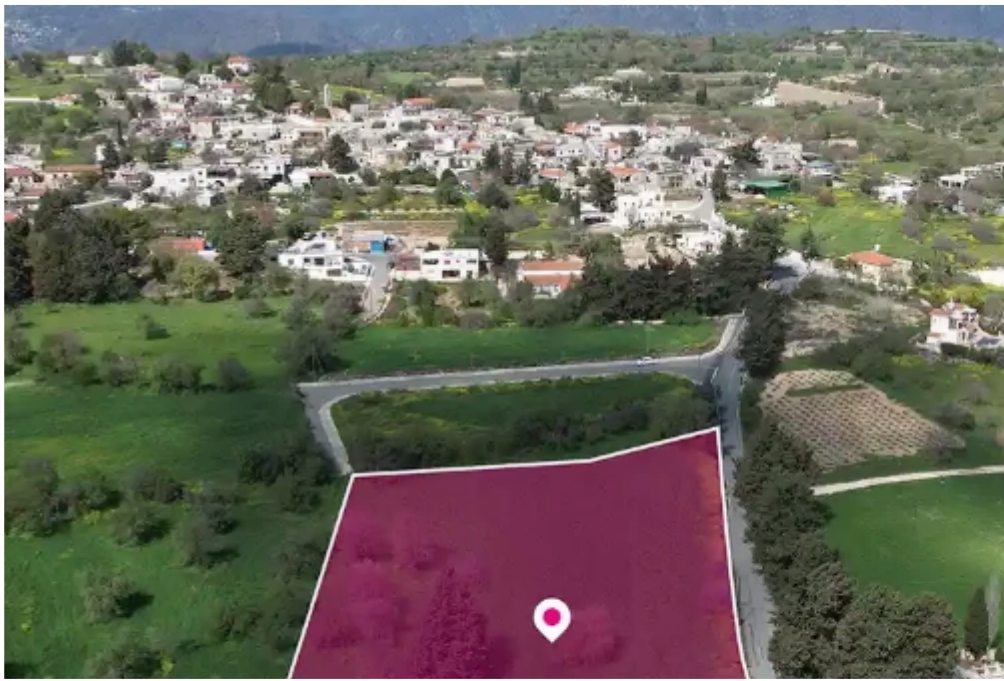

Residential land 6857 m²

Paphos, Fyti-8748 , Cyprus

Offered at: € 150,000

Estate ID: 75909

Ref: ba4717370

Total plot's-land's area: **6857 m²**

Available from: **2024-10-27**

Offered at: **150,000**

Type: **Residential**

""Residential field, extending to about 6.857 sq.m. in total. The property has regular shape with even surface. Access to the field is via a registered road with total frontage of approximately 140m. The property falls within Zone H3, with a building coefficient of 60%, coverage of 35%, and permission for 2 floors (8.3m) of construction. The property is located 200m from the centre of the village. The surrounding area of the asset is primarily residential.

Location Coordinates: 34.92862382 32.54049022""...

Estate on map: