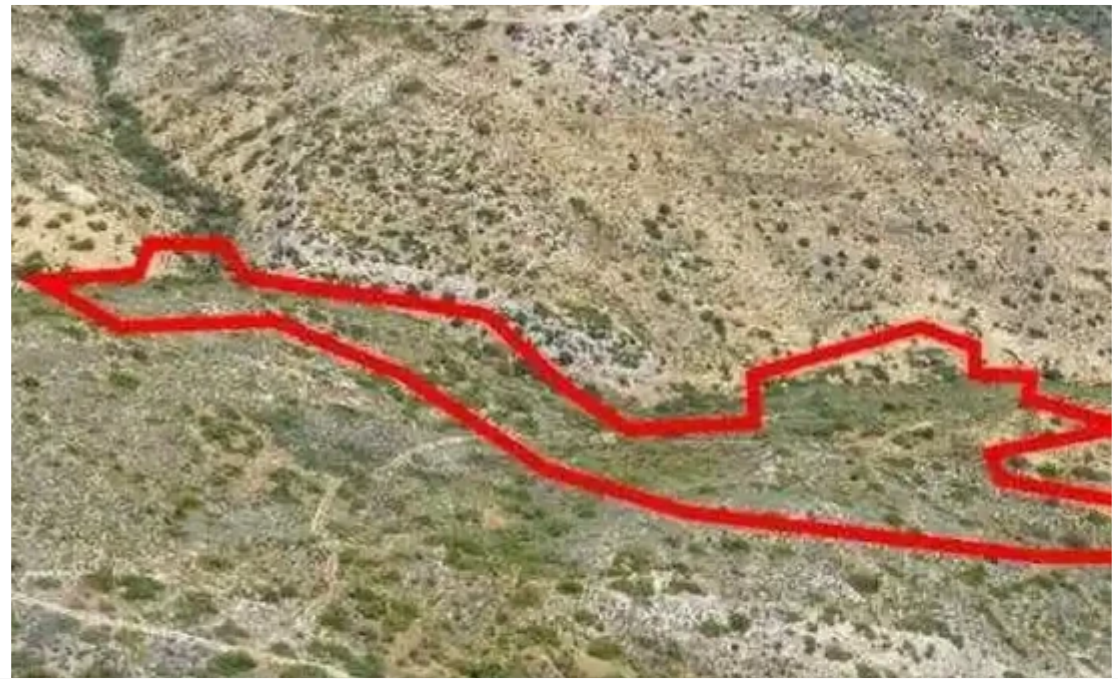

Agricultural land 32108 m²

Larnaka, Choirokoitia-7741 , Cyprus

Offered at: € 103,000

Estate ID: 75911

Ref: ba5191556

Total plot's-land's area: **32108 m²**

Coverage: **10 %**

Density: **10 %**

Available from: **2024-10-27**

Offered at: **103,000**

Type: **Agricultural**

""The property is an agricultural field in Choirokoitia. It is located 1,7km from the village center and 1km from Nicosia - Limassol highway. The field has an area of 32,108sqm and abuts a public registered path along its southern boundary.""...