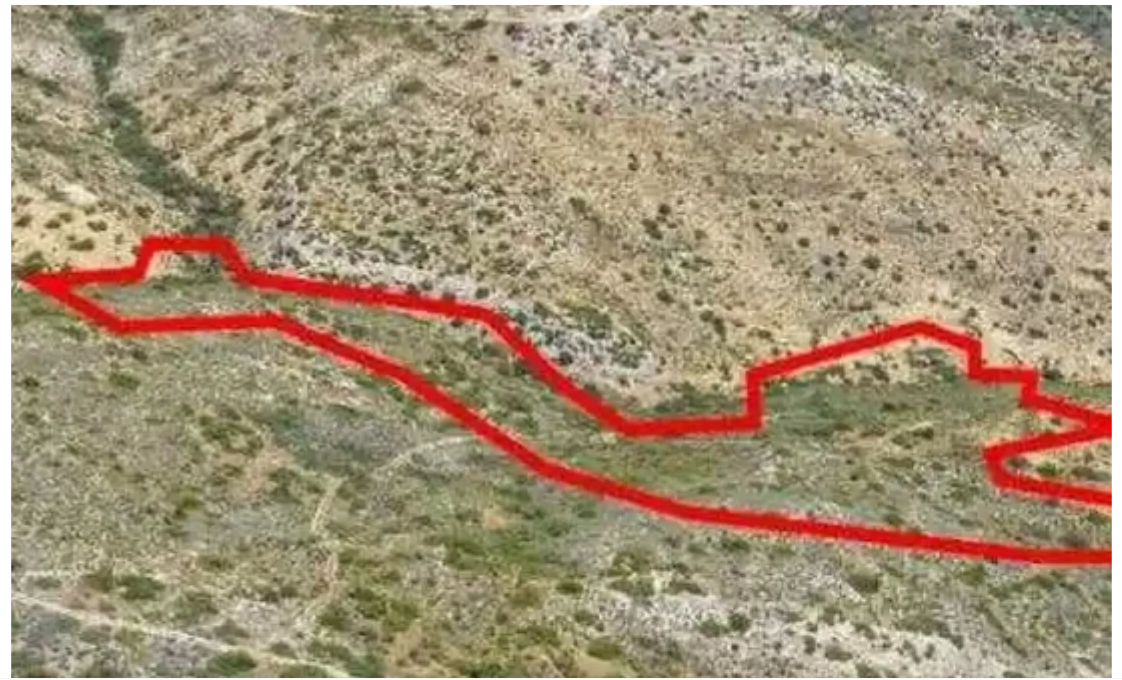

Agricultural land 32108 m²

Larnaka, Choirokoitia-7741 , Cyprus

Offered at: € 103,000

Estate ID: 75911

Ref: ba5191556

Total plot's-land's area: **32108 m²**

Coverage: **10 %**

Density: **10 %**

Available from: **2024-10-27**

Offered at: **103,000**

Type: **Agricultural**

""The property is an agricultural field in Choirokoitia. It is located 1,7km from the village center and 1km from Nicosia - Limassol highway. The field has an area of 32,108sqm and abuts a public registered path along its southern boundary.""...

Estate on map: