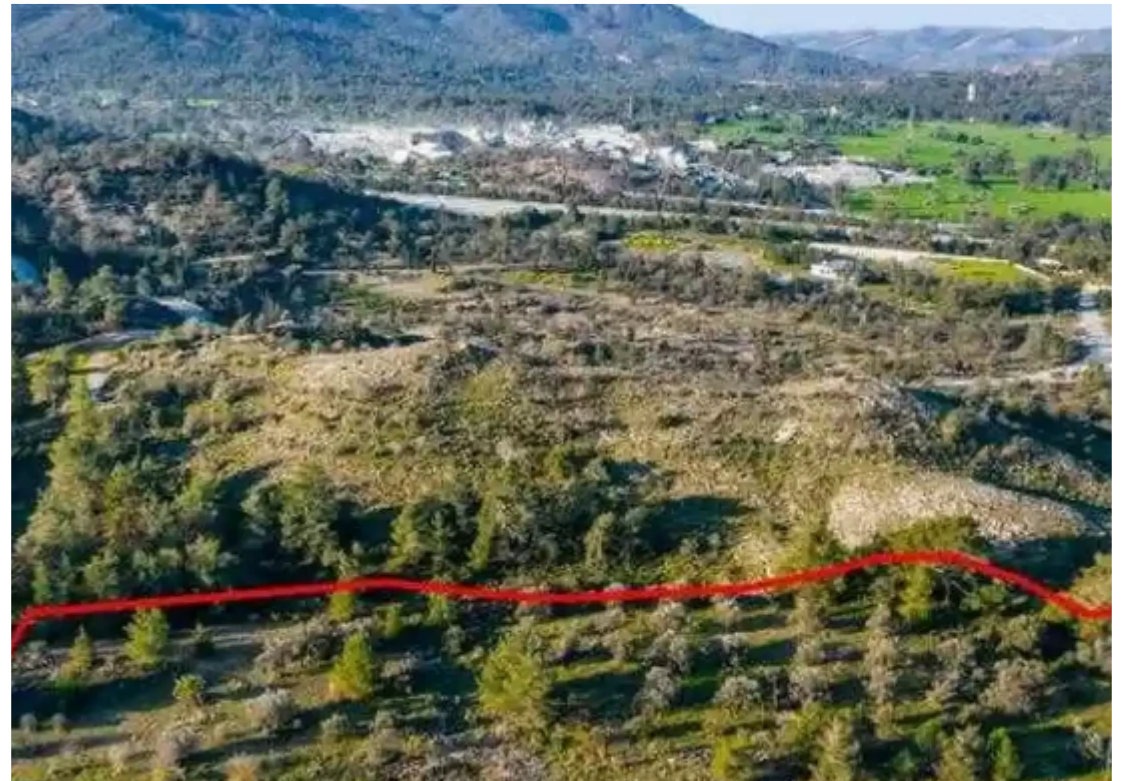

## Residential land 12375 m<sup>2</sup>

Larnaka, Kornos-7640 , Cyprus

**Offered at:** € 450,000

**Estate ID:** 75913

**Ref:** ba4969427

Total plot's-land's area: **12375 m<sup>2</sup>**

Coverage: **35 %**

Density: **60 %**

Available from: **2024-10-27**

Offered at: **450,000**

Type: **Residential**

""""""The property is a residential field in Kornos. It is located 440m from Nicosia-Limassol highway. The property has a land area of 12,375sqm and offers close proximity to amenities such as a school, grocery stores, restaurants and cafes and easy access to the highway.""""""...

## Estate on map: