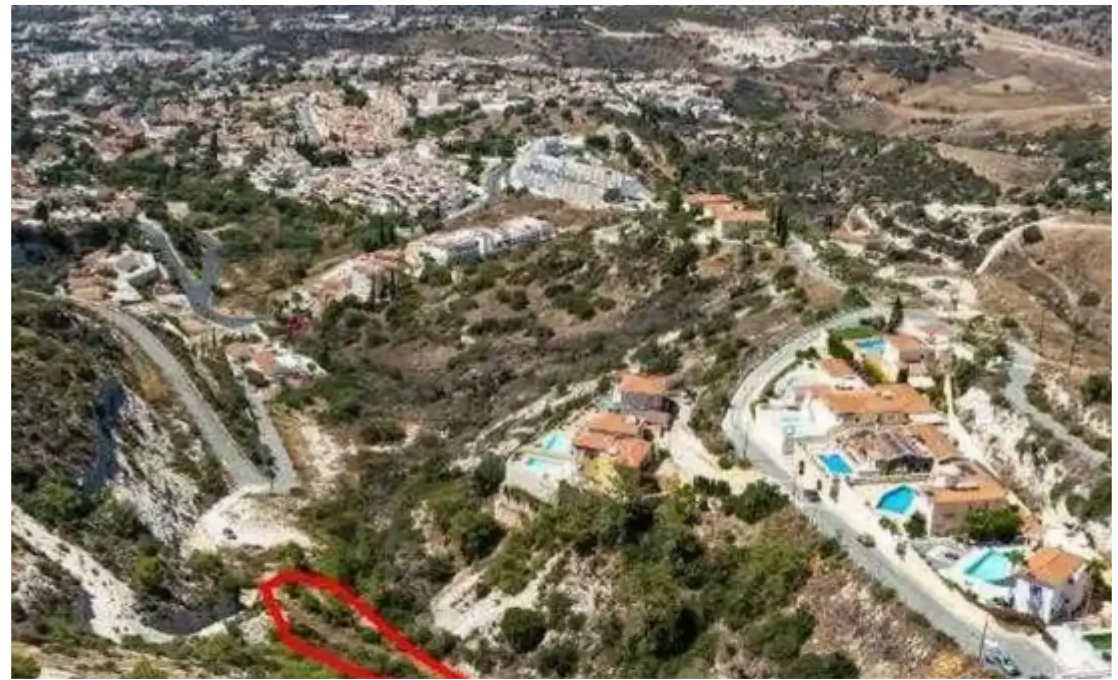

Residential land 2342 m²

Paphos, Pegeia-Village-8560 , Cyprus

Offered at: € 33,600

Estate ID: 75922

Ref: ba4834488

Total plot's-land's area: **2342 m²**

Coverage: **20 %**

Density: **30 %**

Available from: **2024-10-27**

Offered at: **33,600**

Type: **Residential**

""""The property is a residential (42%) and agricultural (58%) field in Pegeia. It is located 200m from the center of Pegeia, 500m from the connection road Pegeia- Kathikas and approximately 60m from the nearest registered road. The field has a land area of 2,342sqm. There are all the necessary services of water supply and electricity close to the property. The immediate area is characterized by residential properties, like detached modern houses, complexes of houses, and plots under separation. VAT applicable on residential part of the field only.""""...