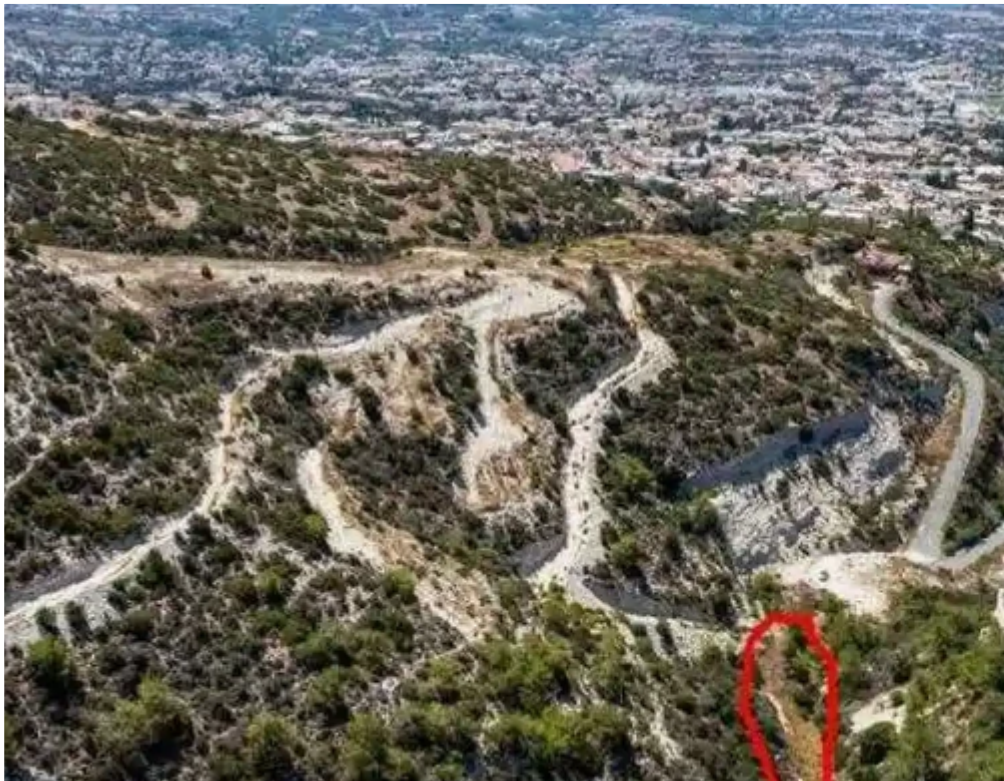

Residential land 2342 m²

Paphos, Pegeia-Village-8560 , Cyprus

Offered at: € 33,600

Estate ID: 75922

Ref: ba4834488

Total plot's-land's area: **2342 m²**

Coverage: **20 %**

Density: **30 %**

Available from: **2024-10-27**

Offered at: **33,600**

Type: **Residential**

""""The property is a residential (42%) and agricultural (58%) field in Pegeia. It is located 200m from the center of Pegeia, 500m from the connection road Pegeia- Kathikas and approximately 60m from the nearest registered road. The field has a land area of 2,342sqm. There are all the necessary services of water supply and electricity close to the property. The immediate area is characterized by residential properties, like detached modern houses, complexes of houses, and plots under separation. VAT applicable on residential part of the field only.""""...

Estate on map: