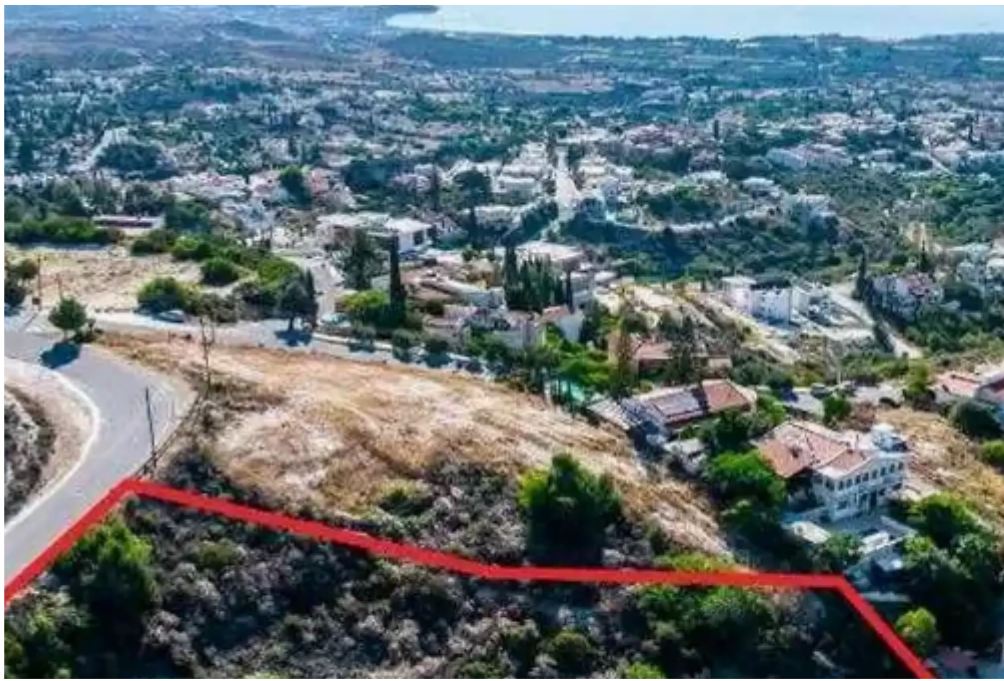

Residential land 3345 m²

Paphos, Tala-Kamares-8577 , Cyprus

Offered at: € 243,000

Estate ID: 75927

Ref: ba4778022

Total plot's-land's area: **3345 m²**

Coverage: **25 %**

Density: **30 %**

Available from: **2024-10-27**

Offered at: **243,000**

Type: **Residential**

""""The property is a residential field in Tala. It is located on Agiou Neofytou avenue, 350m from Eleftherias avenue. The field has an area of 3,345sqm and a road frontage of 50m. It offers close proximity to amenities such as schools, retail shops and banks.""""...