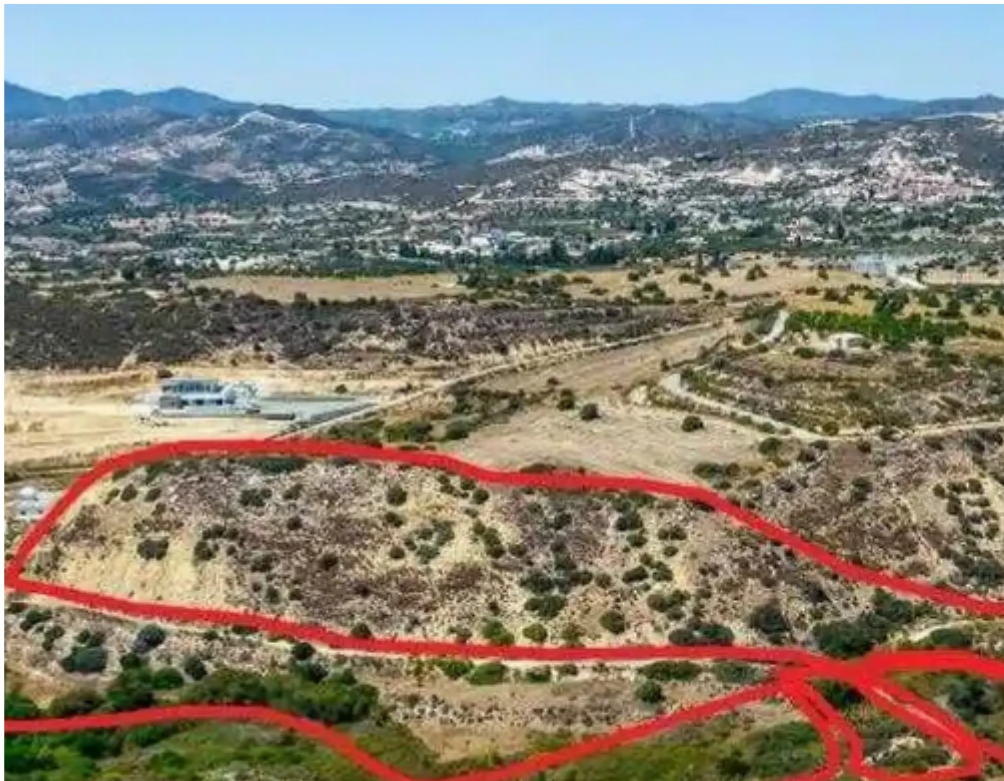

Agricultural land 30848 m²

Larnaka, Skarinou-7731 , Cyprus

Offered at: € 172,000

Estate ID: 75941

Ref: ba4778020

Total plot's-land's area: **30848 m²**

Coverage: **6 %**

Density: **6 %**

Available from: **2024-10-27**

Offered at: **172,000**

Type: **Agricultural**

""""The property is three adjacent fields in Skarinou. Are located 400m from Limassol - Nicosia motorway and 1,4km from the center of Skarinou. The property has a total land area of 30,848sqm. The fields fall within the Z1 protection zone.""""...

Estate on map: