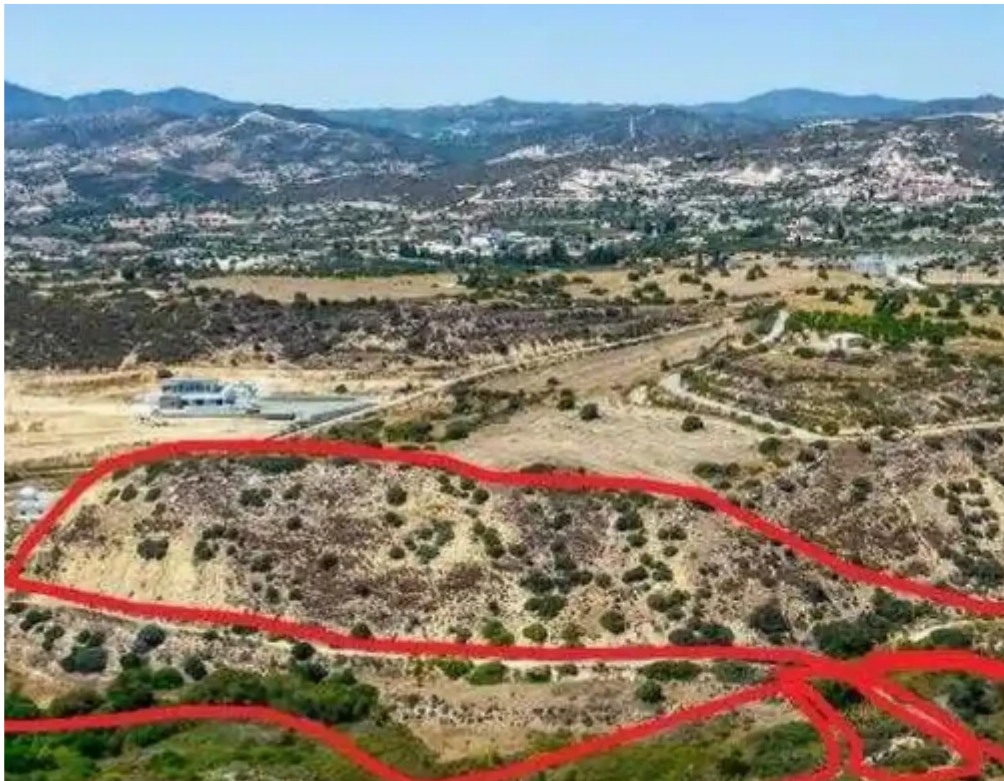

Agricultural land 30848 m²

Larnaka, Skarinou-7731 , Cyprus

Offered at: € 172,000

Estate ID: 75941

Ref: ba4778020

Total plot's-land's area: **30848 m²**

Coverage: **6 %**

Density: **6 %**

Available from: **2024-10-27**

Offered at: **172,000**

Type: **Agricultural**

""""The property is three adjacent fields in Skarinou. Are located 400m from Limassol - Nicosia motorway and 1,4km from the center of Skarinou. The property has a total land area of 30,848sqm. The fields fall within the Z1 protection zone.""""...