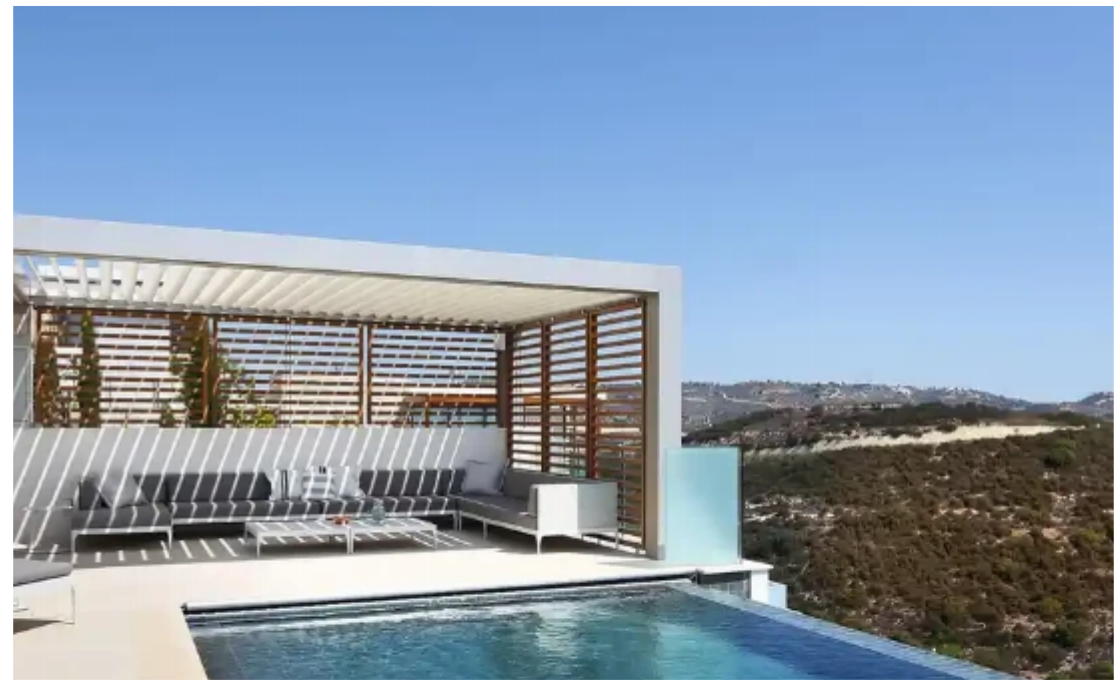

3-bedroom villa f?r s?le

Paphos, Tsada-8540 , Cyprus

Offered at: € 2,090,000

Estate ID: 75960

Ref: ba5431501

NET internal area: **205**

Bathrooms: **2**

Bedrooms: **3**

Available from: **2024-10-27**

Offered at: **2,090,000**

Type: **Villa**

.....With large, open-plan spaces and a kitchen that opens onto large patio and external social area Electra is perfect for families and for entertaining. The master bedroom, infinity pool and dual-aspect living spaces are on the main level, while there is a separate guest level with 2 bedroom suites on the floor below. This property is part of the luxury lifestyle residential resort Minthis, which offers numerous benefits, services, and world-class facilities. These include an 18-hole championship golf course with a contemporary Clubhouse, a destination wellness Spa, sports ground, hotel-style accommodation, and a lively social square featuring a bar, restaurant, café, and bout...