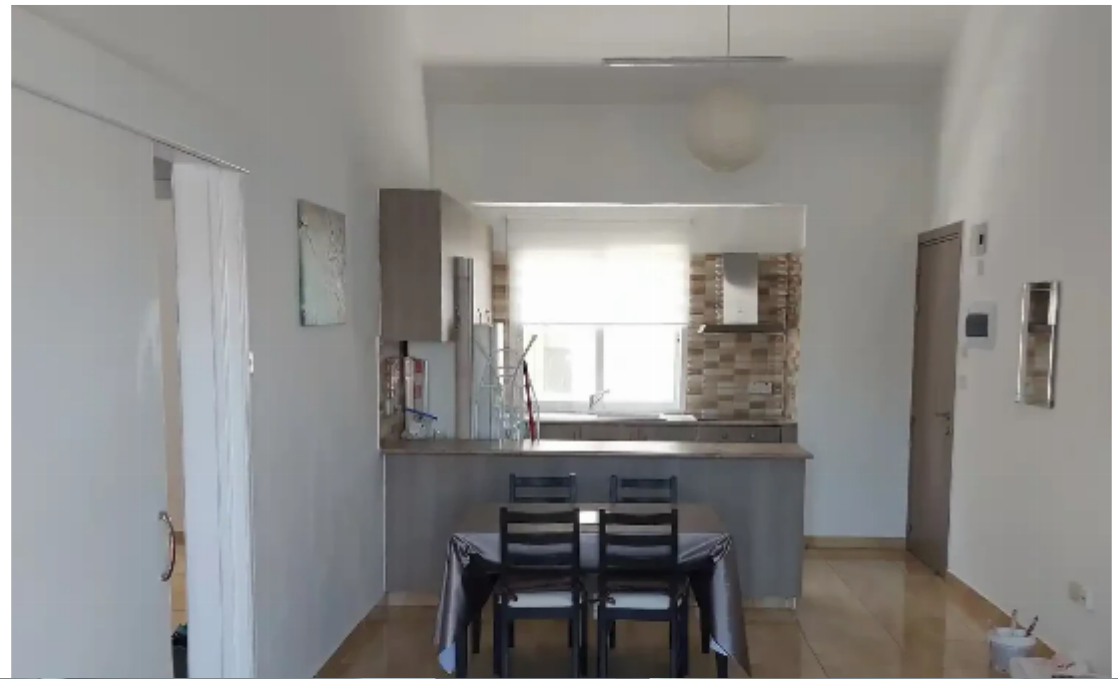

2-bedroom apartment to rent

Limassol, Touristiki-Periochi-Seafront-Potamos-Germasogeias-4048
, Cyprus

Offered at: € 1,500

Estate ID: 76135

Ref: ba5483699

NET internal area: **70**

Bathrooms: **1**

Bedrooms: **2**

Parking spaces: **Uncovered cars**

Available from: **2024-10-27**

Offered at: **1,500**

Type: **Apartment**

Experience coastal living in this beautiful two-bedroom apartment in the exclusive gated complex of GALATEX in the heart of tourist area in Germasogia, Features: Fully furnished A spacious open-plan kitchen Fully air-conditioned interiors Enjoy partial sea views from your flat, just a short stroll away from the sandy beach. Access the nearby shoreline within minutes via a paved path, perfect for leisurely walks along the picturesque coastal footpath. Secure parking and a peaceful environment. You'll be in the heart of Limassol's tourist area, surrounded by a variety of amenities, including public transport, cafes, restaurants, and shopping options. Don't miss...