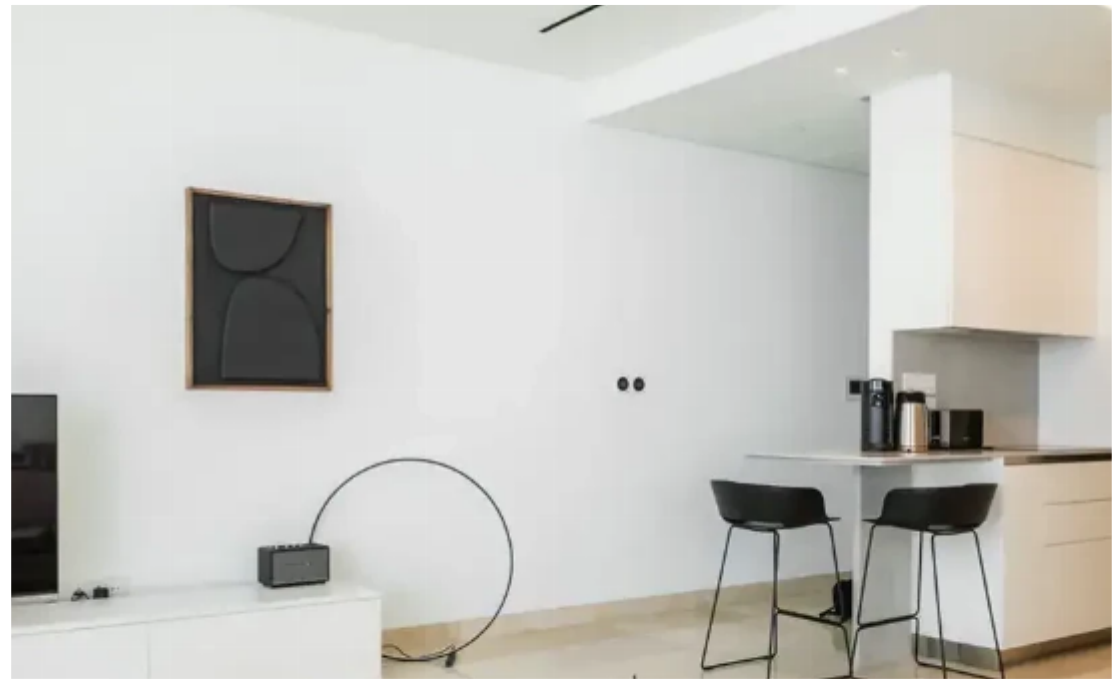

2-bedroom apartment to rent

Limassol, Olympic-Residence-World-Trade-Center-Era-Neapoli-3107
, Cyprus

Offered at: €5,064

Estate ID: 76189

Ref: ba5501248

NET internal area: **110**

Bathrooms: **2**

Bedrooms: **2**

Parking spaces: **Covered cars**

Available from: **2024-10-27**

Offered at: **5,064**

Type: **Apartment**

.....Experience Spacious Luxury at The One Vii – 2-Bedroom Apartment for Rent in Limassol Welcome to The One Vii, your ideal 2-bedroom apartment in Limassol where luxury meets convenience. At Moving Doors, we offer fully serviced, designer apartments that combine modern sophistication with a home-like atmosphere. Whether you're visiting Limassol for work, leisure, or with family, this is more than just a place to stay – it's your home away from home. Nestled in the vibrant heart of Limassol, The One Vii is equipped with top-tier amenities designed to elevate your stay.

From enjoying music on our Marshall speakers to savoring a fresh cup of coffee from the Nespresso machi...

Estate on map: