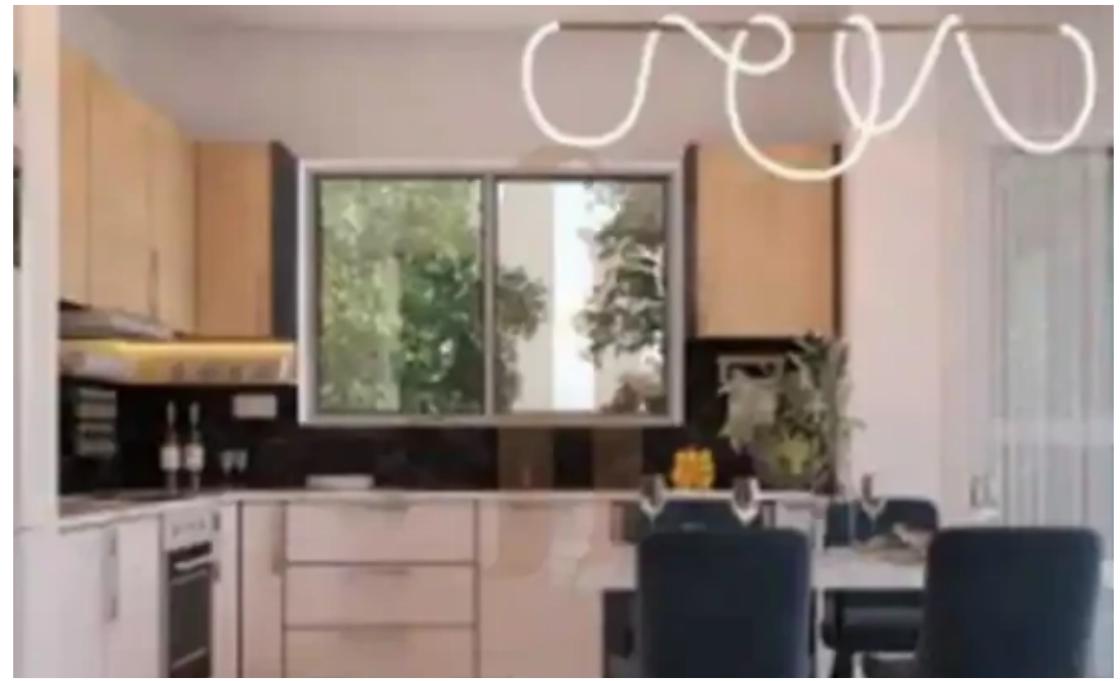

2-bedroom apartment f?r s?le

Limassol, Foti-Pitta-St-Ypsonas-4182 , Cyprus

Offered at: € 275,000

Estate ID: 76212

Ref: ba5317823

Bathrooms: **2**

Bedrooms: **2**

Parking spaces: **Covered cars**

Available from: **2024-10-28**

Offered at: **275,000**

Type: **Apartment**

""""Panoramic Sea View • Thermal Double Glazed Windows • Open Plan Kitchen Layout • 8cm Polystyrene • Parquet in Bedrooms • Granite Kitchen Tops • Photovoltaics • A/C Provisions • Covered Parking • Storage Room • Hot Water Solar System • Provision for Electric Heating""""...