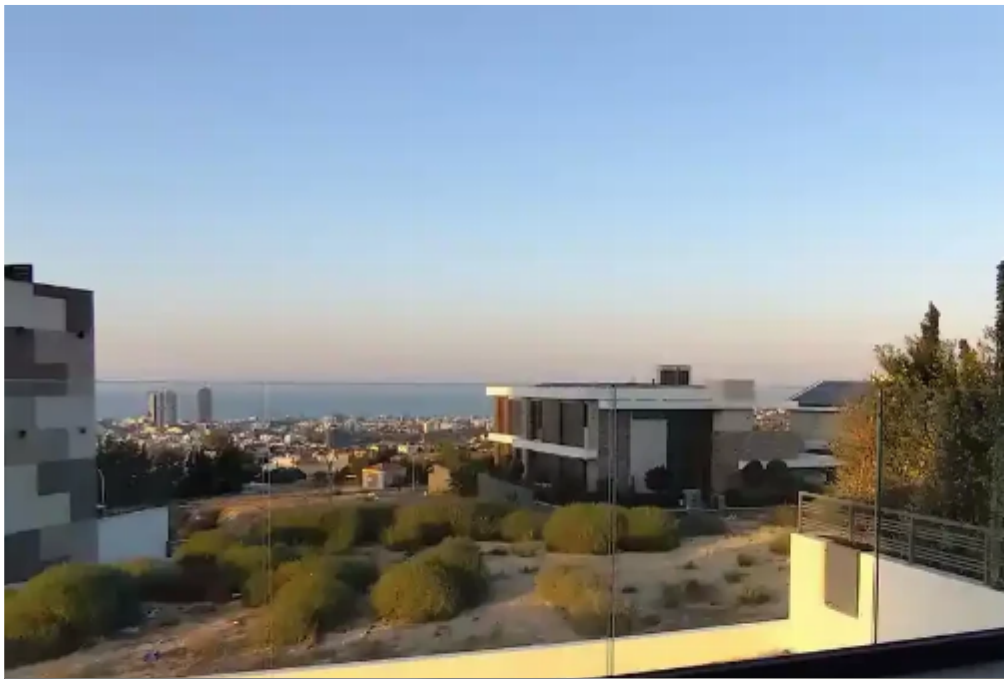

2-bedroom apartment to rent

Limassol, Super-Home-Center-Timou-Prodromou-Mesa-Geitonia-4004 , Cyprus

Offered at: €2,100

Estate ID: 76250

Ref: ba5476333

NET internal area: **90**

Bathrooms: **1**

Bedrooms: **2**

Parking spaces: **Covered cars**

Available from: **2024-10-28**

Offered at: **2,100**

Type: **Apartment**

*****New Two Bedroom Apartment in Germasogeia area. Features: Brand New Building. Covered Parking. Storage Room. 90m² internal space. Balconies. High Quality Materials. New Furniture. New Electrical Appliances. 1st Floor. 3 storey building. Rental Price: €2500 per month. For a long-term agreement. For viewing contact the number below ?? Evgenios Vrionides Real Estate Ltd Reg.No.860 License No.121/E*****...