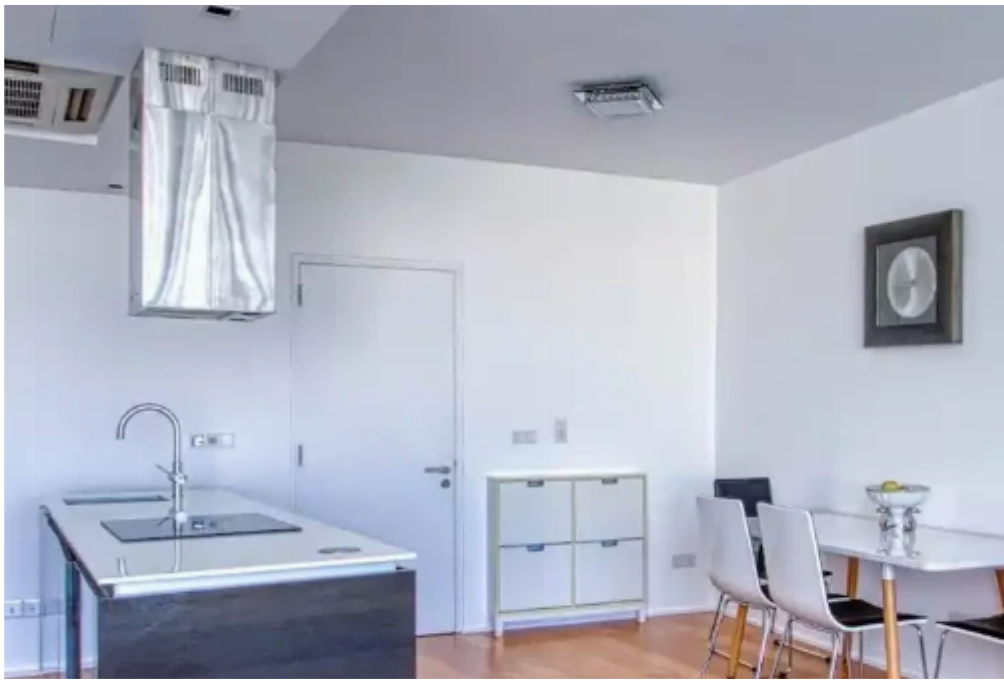

2-bedroom apartment f?r s?le

Limassol, Arch-Makariou-Iii-Ave-Agios-Nektarios-3095 , Cyprus

Offered at: € 550,000

Estate ID: 76545

Ref: ba5442425

Estate on map: