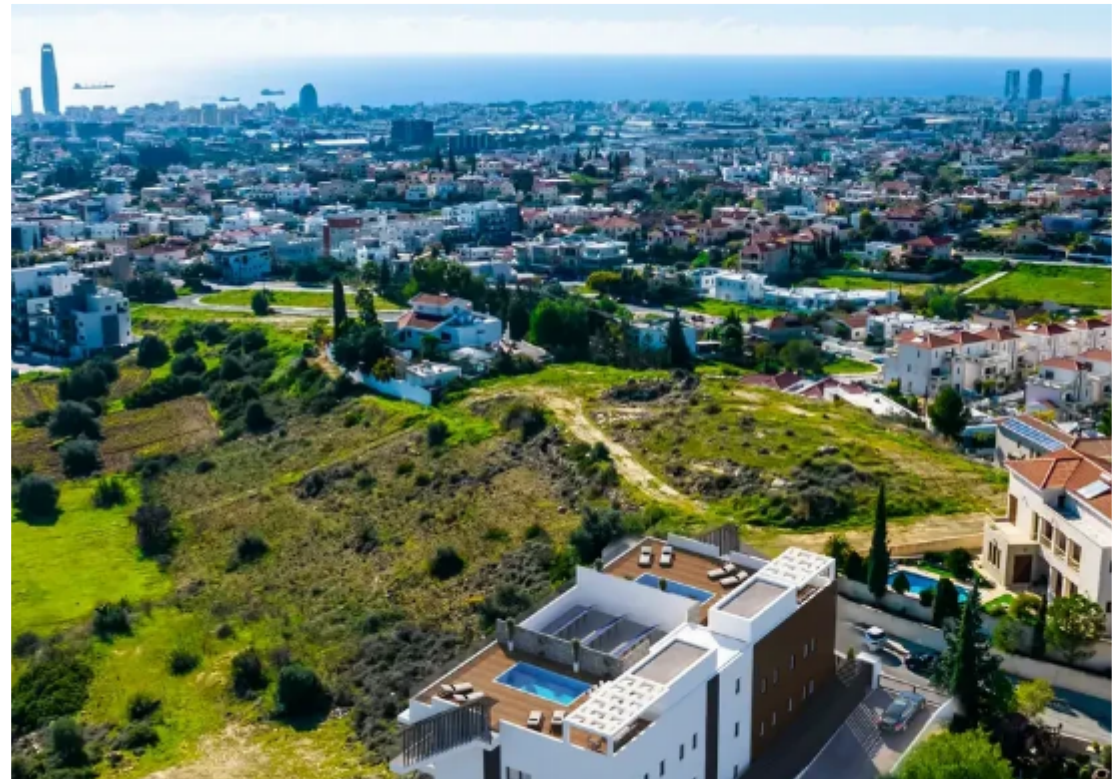

4-bedroom penthouse f?r s?le

Limassol, Panthea-Grammar-School-Agios-Athanasios-4105 ,
Cyprus

Offered at: € 1,500,000

Estate ID: 76555

Ref: ba5503798

Bathrooms: **4**

Bedrooms: **5**

Parking spaces: **Covered cars**

Available from: **2024-10-31**

Offered at: **1,500,000**

Type: **Penthouse**

For sale in the "Panthea" area of the Agios Athanasios Municipality, a 4-bedroom penthouse apartment under construction on the third floor, number 303 (Limassol). The three-story building, currently under construction and expected to be delivered in 2 months, features 9 luxurious apartments designed with high standards and modern aesthetics. This specific apartment offers spacious covered areas of 132 sq.m., a main veranda of 31 sq.m., and a private parking space of 35 sq.m. In the 160 sq.m. roof garden, there is a 20 sq.m. storage room equipped with a bathroom and shower, making it suitable as either storage or a service room. The roof garden also includes a 3x8 meter pool a...