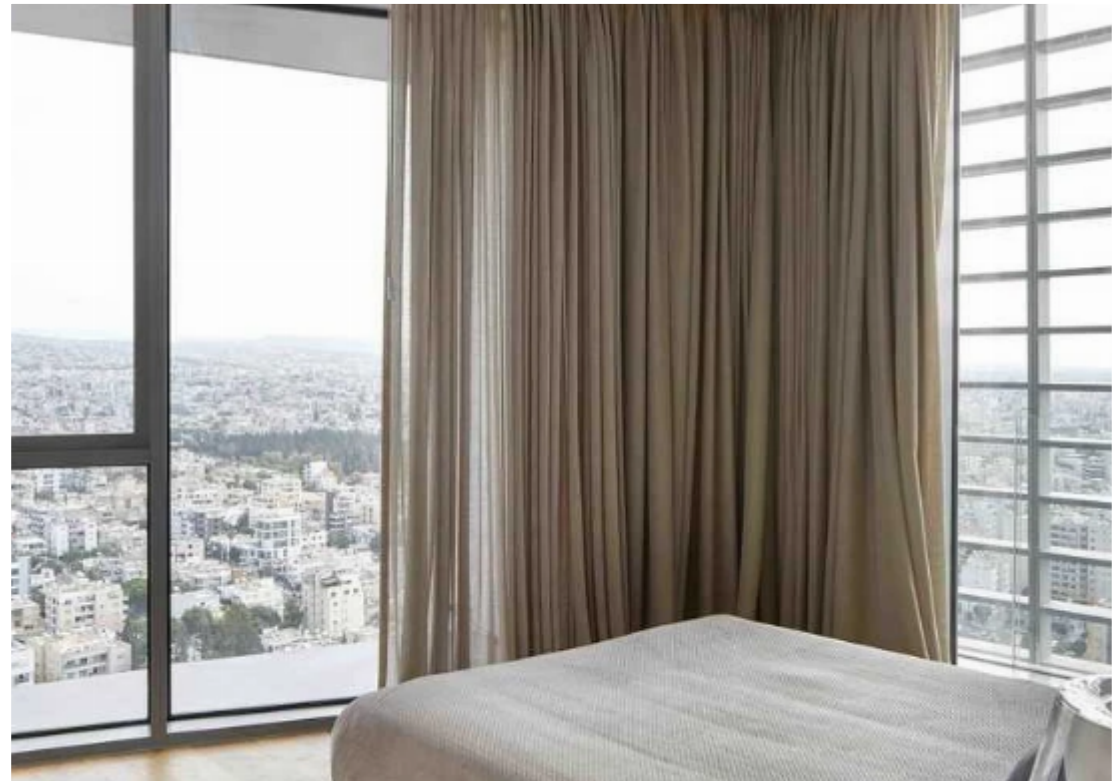

Bathrooms: **2**

Bedrooms: **3**

Available from: **2024-10-31**

Offered at: **2,300,000**

Type: **Apartment**

.....This luxury three-bedroom home is situated on the 5th residential floor. Quality is evident throughout the home from the Italian-designed kitchen with Miele appliances to the feature walls of wood and stone. The bedrooms radiate warmth throughout with the parquet flooring, underfloor heating, and hidden VRV system. The apartment is also a smart home where lighting, curtains, and even music can be controlled from a centralised touch screen. Details: -3-bedroom luxury sky home -2 bathrooms: 1 en-suite and 1 family bathroom -Total covered area: 270 square meters -Italian-designed kitchen with Miele appliances -Feature walls with wood and stone elements. -Underfloor heating -...