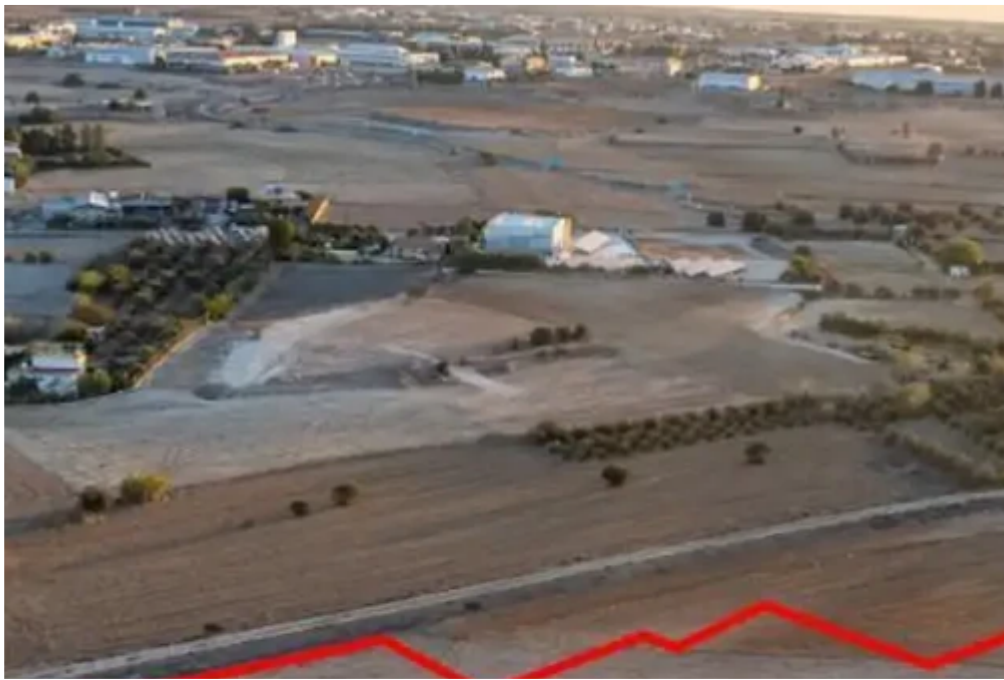

Agricultural land 8411 m²

Nicosia, Palaiometochi-2682 , Cyprus

Offered at: € 55,000

Estate ID: 76910

Ref: ba5503774

Total plot's-land's area: **8411 m²**

Coverage: **10 %**

Density: **10 %**

Available from: **2024-11-01**

Offered at: **55,000**

Type: **Agricultural**

""""The property concerns an agricultural field in Palaiometochi. It is located 500m from Nicosia-Troodos highway. It has a land area of 8,411sqm. The wider area is mainly dominated by fields with olive trees, as well as some scattered farms and houses.""""...