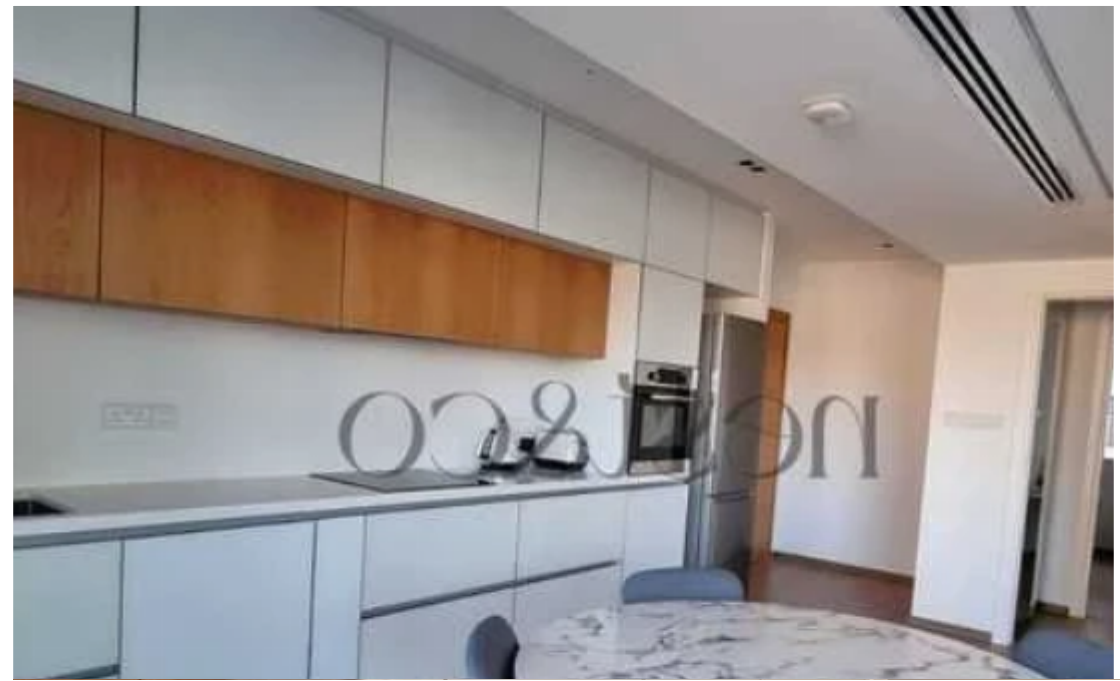

2-bedroom apartment to rent

Limassol, Enaerios-Neapoli-3105 , Cyprus

Offered at: €2,500

Estate ID: 77480

Ref: ba5514187

NET internal area: **82**

Bathrooms: **1**

Bedrooms: **2**

Parking spaces: **No cars**

Available from: **2024-11-05**

Offered at: **2,500**

Type: **Apartment**

.....Welcome to your new home in the vibrant neighborhood of Neapolis just a step away from the beach. This key-ready apartment offers a comfortable living space with 80 m² of internal area, featuring two cozy bedrooms and a well-appointed bathroom. Perfectly designed for modern living, this fully furnished unit is move-in ready and waiting for you. Neapolis is renowned for its lively atmosphere, featuring a mix of shops, cafes, and restaurants just a short walk away. With beautiful beaches and parks nearby, you'll have plenty of options for outdoor activities and relaxation. The area is well-connected, making it easy to explore other parts of the city while enjoying the loc...