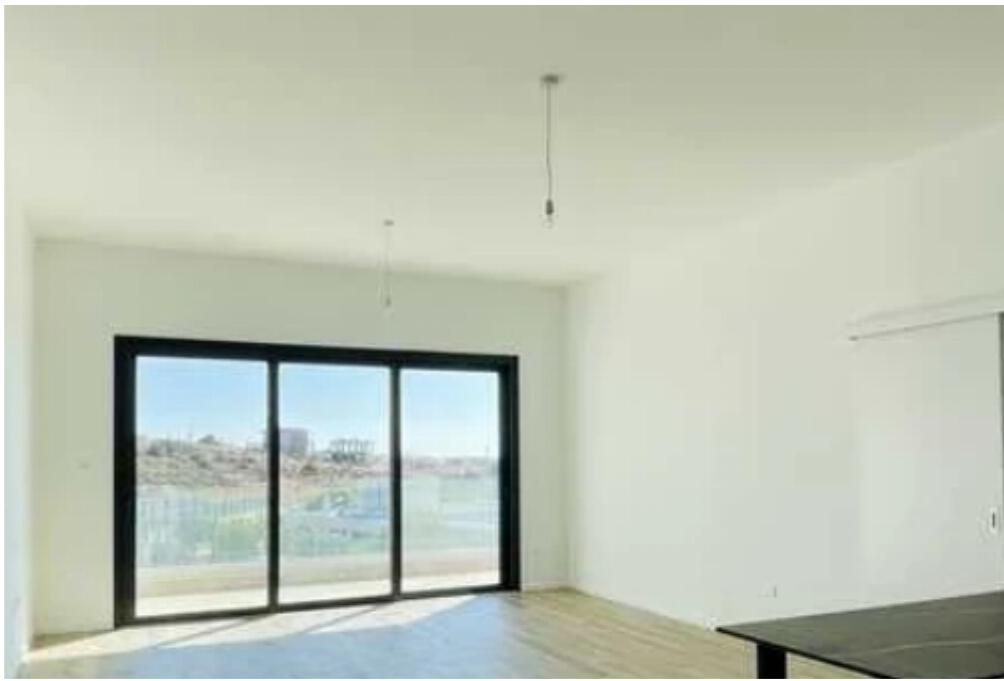

2-bedroom apartment to rent

Limassol, Kalogeropouleio-Gymnasium-Kodobathkia-Mesa-Geitonia-4002 , Cyprus

Offered at: €2,550

Estate ID: 77727

Ref: ba5470964

NET internal area: **118**

Bathrooms: **2**

Bedrooms: **2**

Parking spaces: **Covered cars**

Available from: **2024-11-07**

Offered at: **2,550**

Type: **Apartment**

""""""""""For rent brand new 2 Bedroom apartment with beautiful sea and city view in Agios Athanasios area near Foley's School in 2024 year constructed building. Close to all amenities, 3 minutes to highway and 10 minutes to the beaches. The apartment goes unfurnished or furnished on demand (the price is negotiable) 1 floor Internal area - 91 sq. m Veranda 23 sq. m Total area 118 sq.m Bathroom 1 + 1 guest toilet Storage room 4 sq.m Covered parking""""""""""...