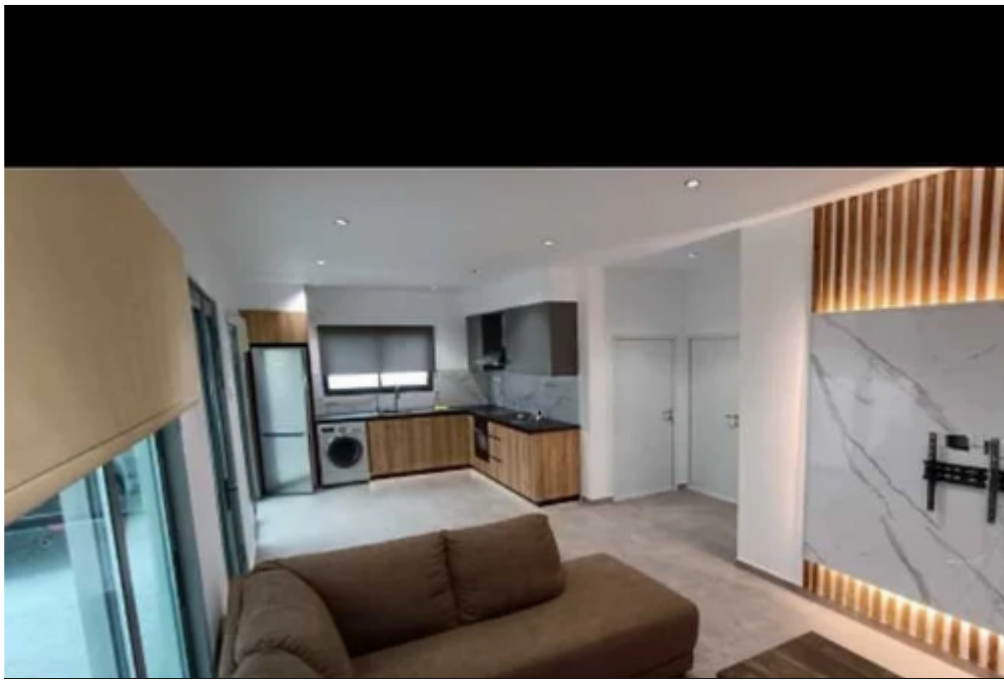

2-bedroom semi-detached to rent

Limassol, Asomatos-Lemesou-4645 , Cyprus

Offered at: € 1,400

Estate ID: 78030

Ref: ba5519167

NET internal area: **75**

Bathrooms: **1**

Bedrooms: **2**

Parking spaces: **Covered cars**

Available from: **2024-11-08**

Offered at: **1,400**

Type: **SemidetachedHouse**

*****2023 Brand new cozy 2 bedroom house for rent in a quiet area close to all amenities. Covered parking and 200sq meter yard 200 m from limassol greens 1km from my mall , casino and lady's mile beach full equiped Big yard and insulation system Full air conditioning, fridge,washing machine, bed sofa and many more***** ...