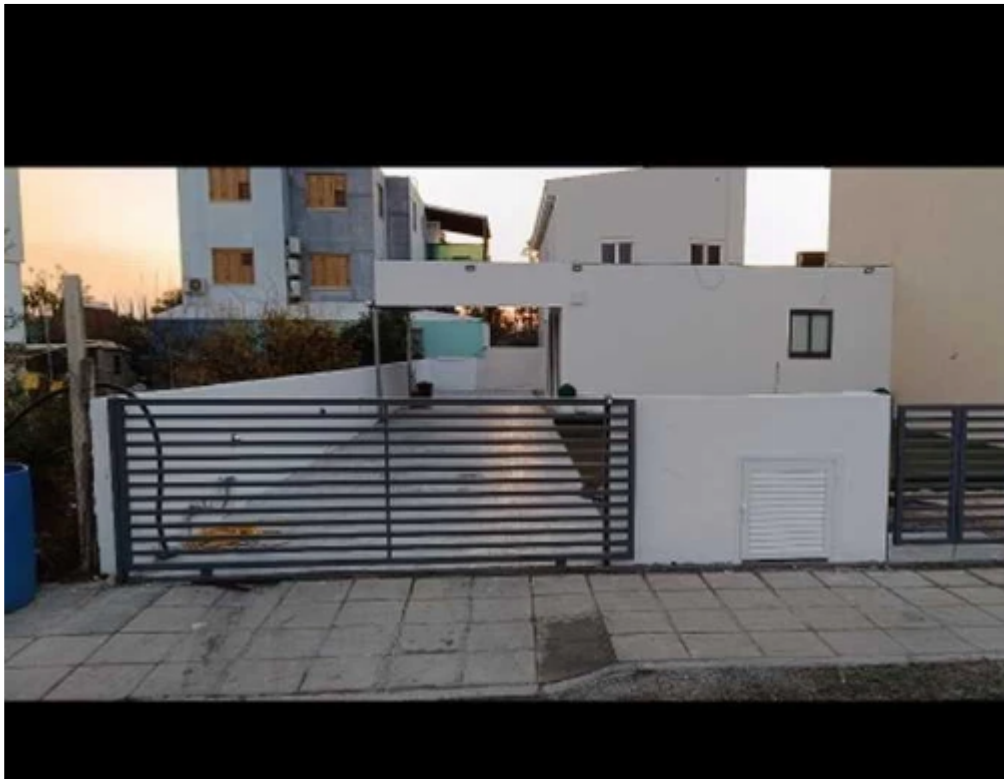

2-bedroom semi-detached to rent

Limassol, Asomatos-Lemesou-4645 , Cyprus

Offered at: € 1,400

Estate ID: 78030

Ref: ba5519167

NET internal area: **75**

Bathrooms: **1**

Bedrooms: **2**

Parking spaces: **Covered cars**

Available from: **2024-11-08**

Offered at: **1,400**

Type: **SemidetachedHouse**

*****2023 Brand new cozy 2 bedroom house for rent in a quiet area close to all amenities. Covered parking and 200sq meter yard 200 m from limassol greens 1km from my mall , casino and lady's mile beach full equiped Big yard and insulation system Full air conditioning, fridge,washing machine, bed sofa and many more***** ...