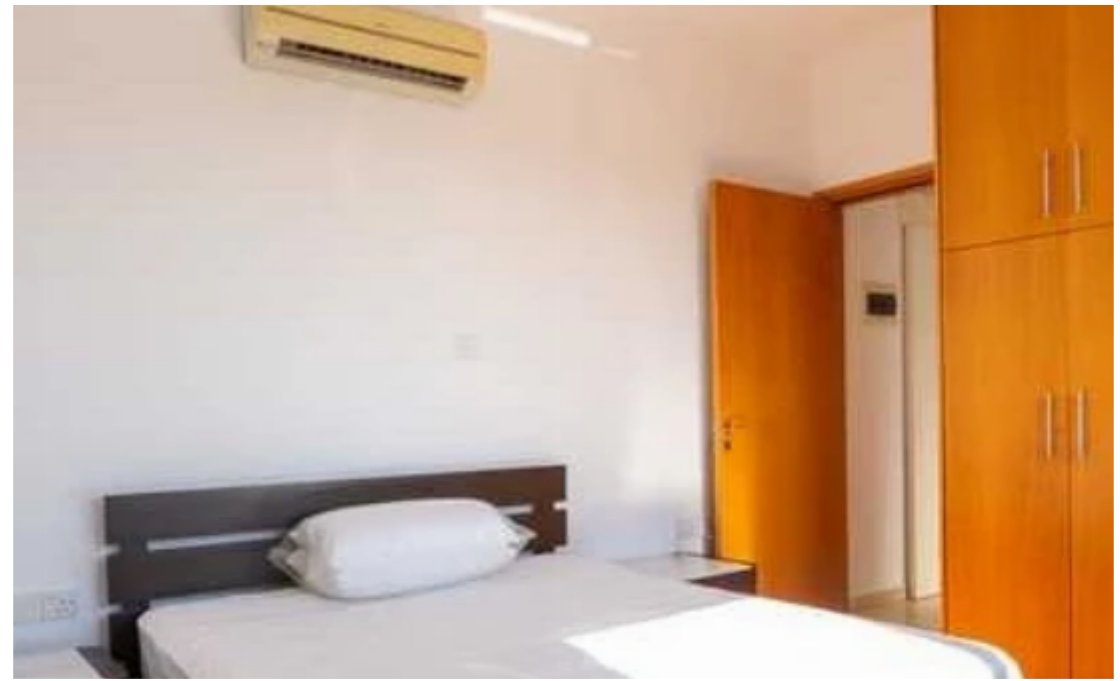

2-bedroom apartment to rent

Limassol, Apos-Varnavas-Kato-Polemida-4153 , Cyprus

Offered at: € 1,500

Estate ID: 78089

Ref: ba5520003

NET internal area: **95**

Bathrooms: **2**

Bedrooms: **2**

Parking spaces: **Covered cars**

Available from: **2024-11-08**

Offered at: **1,500**

Type: **Apartment**

....."Modern apartment in the heart of Limassol in Kato Polemidia with easy access on the highway. The apartment is located in a quiet area next to a green area. Internally it is 95m2 covered with a 20m2 veranda. It comes fully equipped and ready to move in. All the appliances are brand new"....."