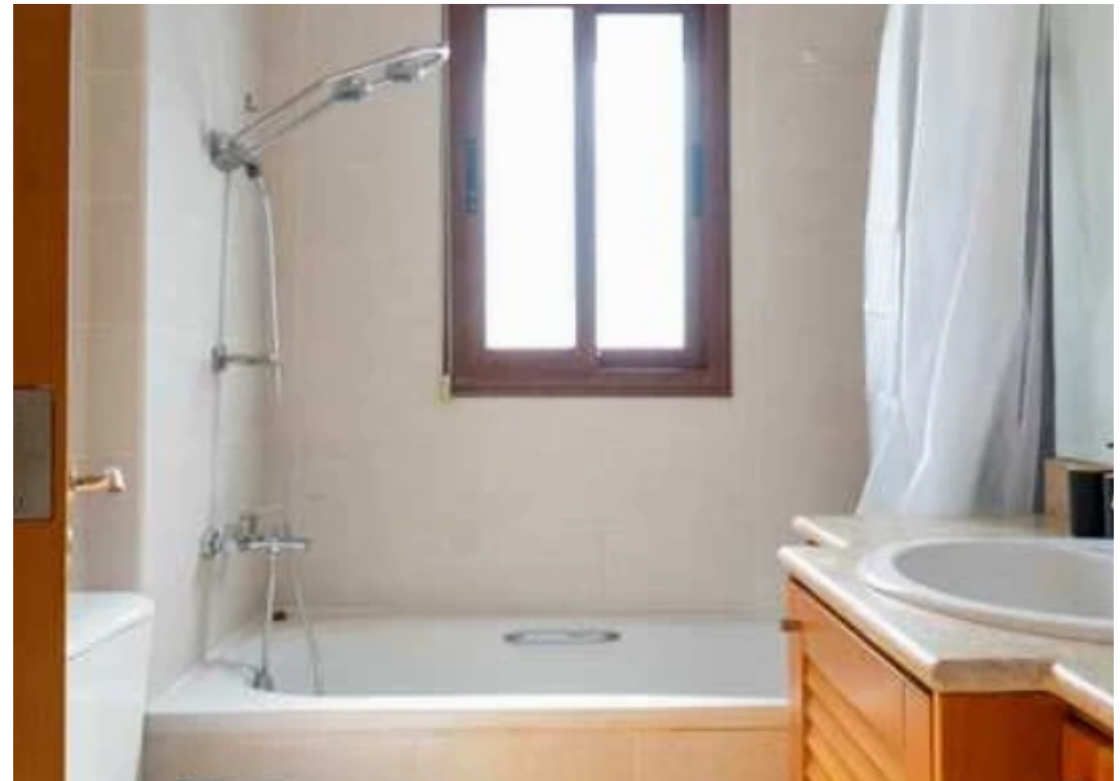

2-bedroom apartment to rent

Limassol, Apos-Varnavas-Kato-Polemida-4153 , Cyprus

Offered at: € 1,500

Estate ID: 78095

Ref: ba5519880

NET internal area: **95**

Bathrooms: **2**

Bedrooms: **2**

Parking spaces: **Covered cars**

Available from: **2024-11-08**

Offered at: **1,500**

Type: **Apartment**

....."Modern apartment in the heart of Limassol in Kato Polemidia with easy access on the highway. The apartment is located in a quiet area next to a green area. Internally it is 95m2 covered with a 20m2 veranda. It comes fully equipped and ready to move in. All the appliances are brand new"....."