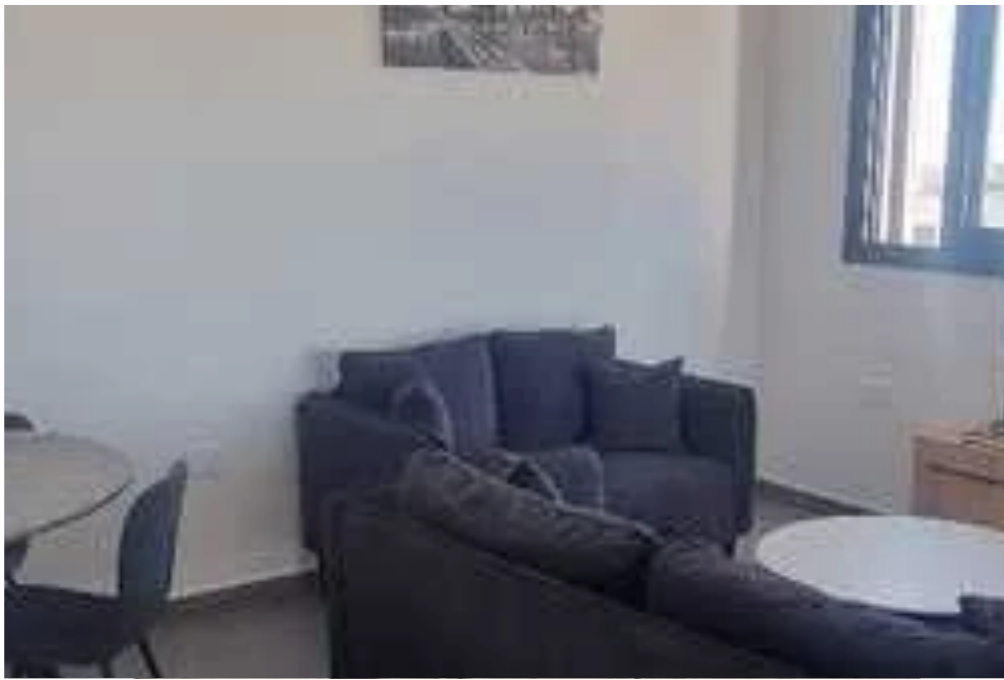

## 1-bedroom apartment to rent

Limassol, Panagia-Chrisopolitissa-Church-Ypsonas-4181 , Cyprus

**Offered at:** € 1,200

**Estate ID:** 78125

**Ref:** ba5521438

NET internal area: **55**

Bathrooms: **1**

Bedrooms: **1**

Parking spaces: **Uncovered cars**

Available from: **2024-11-11**

Offered at: **1,200**

Type: **Apartment**

""""""""Brand new apartment block close to all amenities. Easy access to the highway. Covered area: 55 m2 Veranda: 15 m2 Parking: 1 + extra Storage room: 1 Bedrooms: 1 Bathrooms: 1 Electrical appliances: fully equipped Furnishing: Fully furnished Floor: 1nd Pets: Not Allowed Common expenses included. Deposit: equivalent to 1 month""""""""...