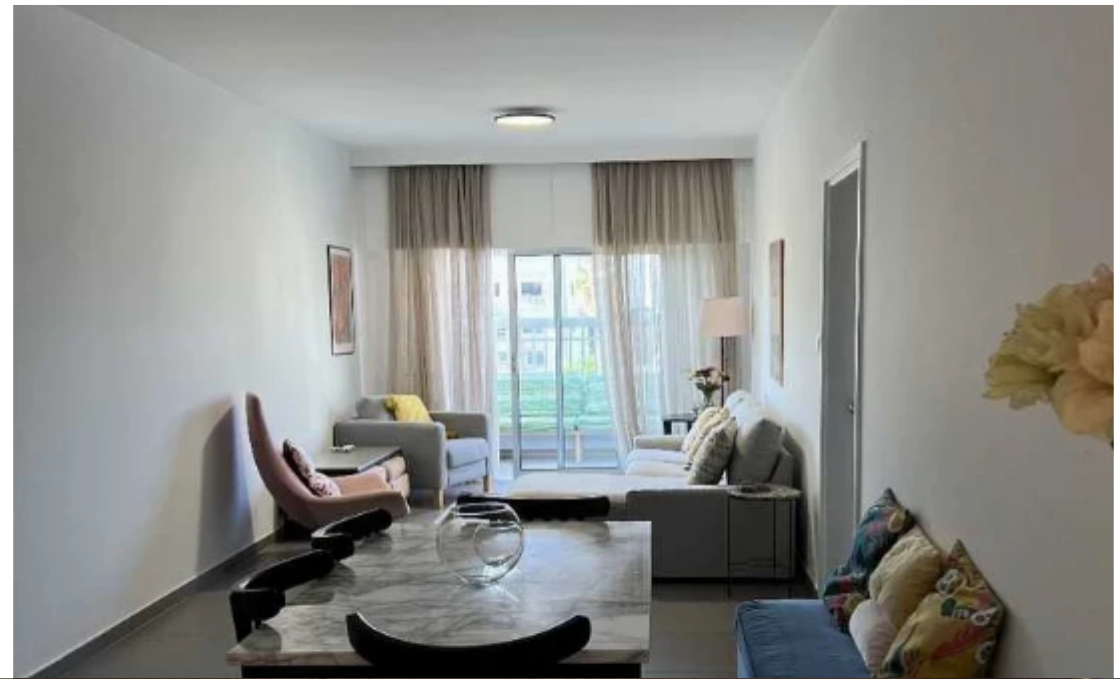

2-bedroom apartment to rent

Limassol, Dassoudi-Park-Papas-Potamos-Germasogeias-4040 ,
Cyprus

Offered at: €2,300

Estate ID: 78131

Ref: ba5523258

NET internal area: **120**

Bathrooms: **1**

Bedrooms: **3**

Parking spaces: **Covered cars**

Available from: **2024-11-11**

Offered at: **2,300**

Type: **Apartment**

""""""""Beautiful 3bedroom apartment just steps from the beach in the most prestigious areas in Limassol ?Tourist Area ?fully Furnished ?A/C ?electrical appliances ?covered parking No agents!""""""""...