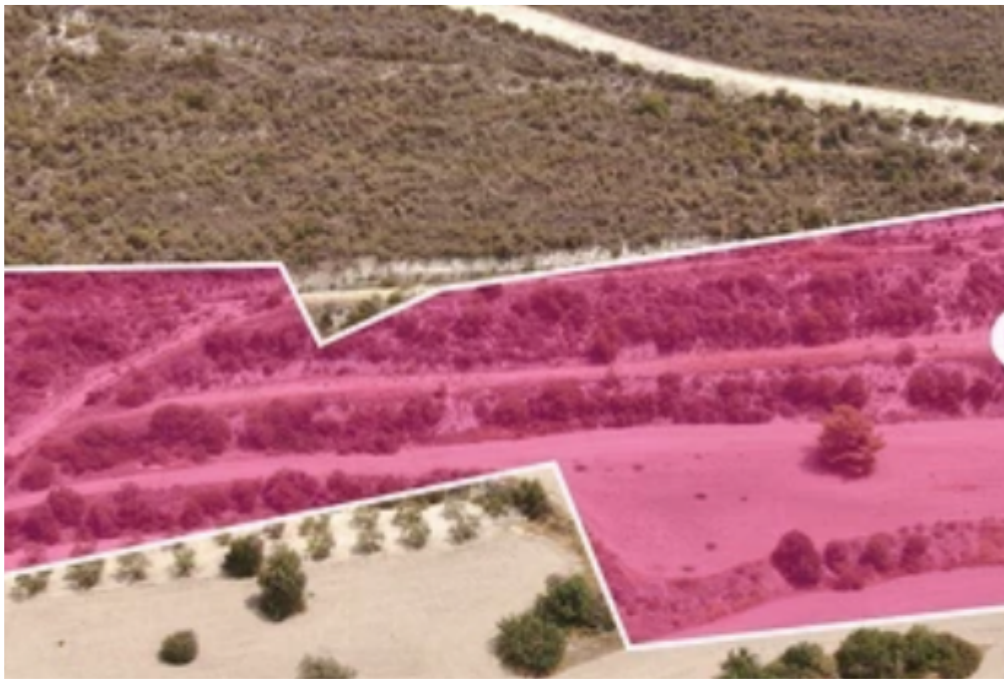

Agricultural land 16945 m²

Larnaka, Skarinou-7731 , Cyprus

Offered at: € 42,000

Estate ID: 78306

Ref: ba5519423

Total plot's-land's area: **16945 m²**

Available from: **2024-11-11**

Offered at: **42,000**

Type: **Agricultural**

""""Agricultural field, extending to about 16.945 sq.m. in total. The property has a flat surface. Access to the field is via a dirt road The asset is located approx. 1km north of Limassol-Larnaca highway and 1.5 km northeast from the center of the village. The property falls within Zone ?3, with a building coefficient of 10%, coverage of 10%, and permission for 2 floors (8.3m) of construction. """"...

Estate on map: