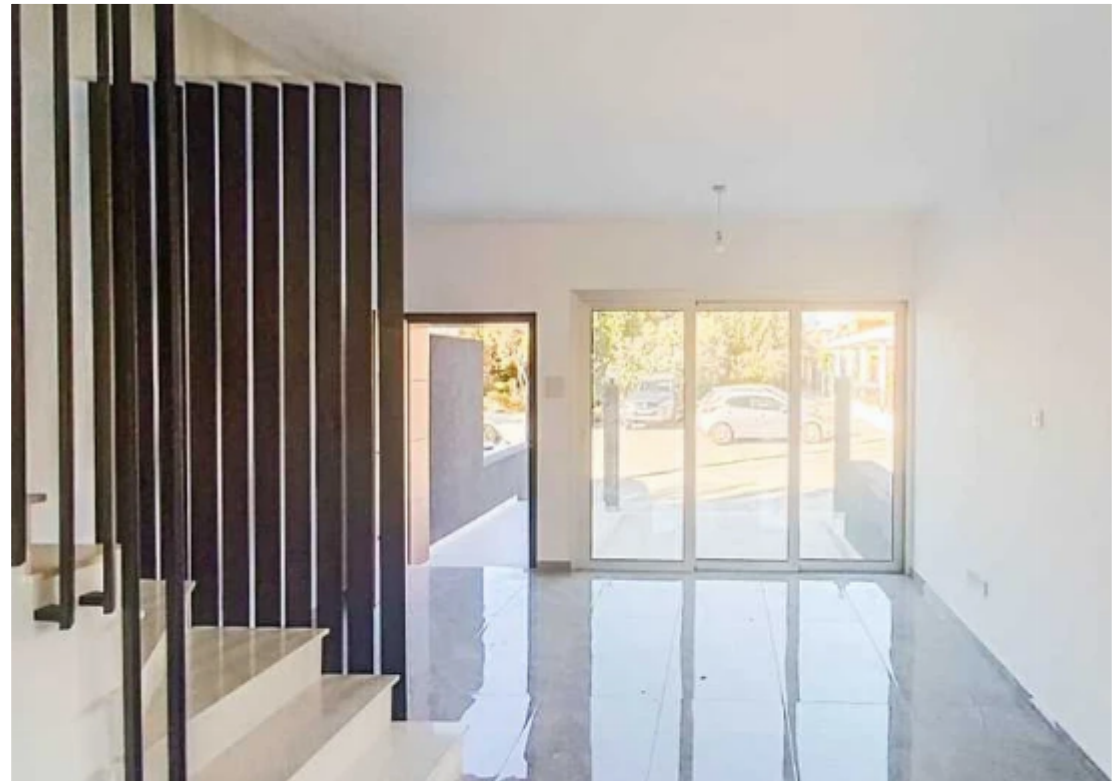

3-bedroom maisonette f?r s?le

Limassol, Alexandrou-Ypsilanti-St-Ypsonas-4191 , Cyprus

Offered at: € 330,000

Estate ID: 78402

Ref: ba5498816

NET internal area: **120**

Bathrooms: **3**

Bedrooms: **3**

Parking spaces: **Uncovered cars**

Available from: **2024-11-11**

Offered at: **330,000**

Type: **SemidetachedHouse**

.....SPS 999 / 3 Bedroom maisonette 's in Ipsonas area Limassol – For sale Prices from: €330,000+vat Reference number: RN SPS 999
 Created: 25/10/2024 Area: Ipsonas, Limassol Type: Maisonette Levels: 3 Covered area: 120 (m2) Plot size: 93 (m2) Covered verandas: 18 (m2) Roof
 garden: 31 (m2) 3 Bedrooms en suite shower 1 guest WC / Open plan kitchen Security door / Double glazed Electrical shutters / Fly screens AC
 Provision / Video entry system Photovoltaic Provision Living and dining area Uncovered parking space....."