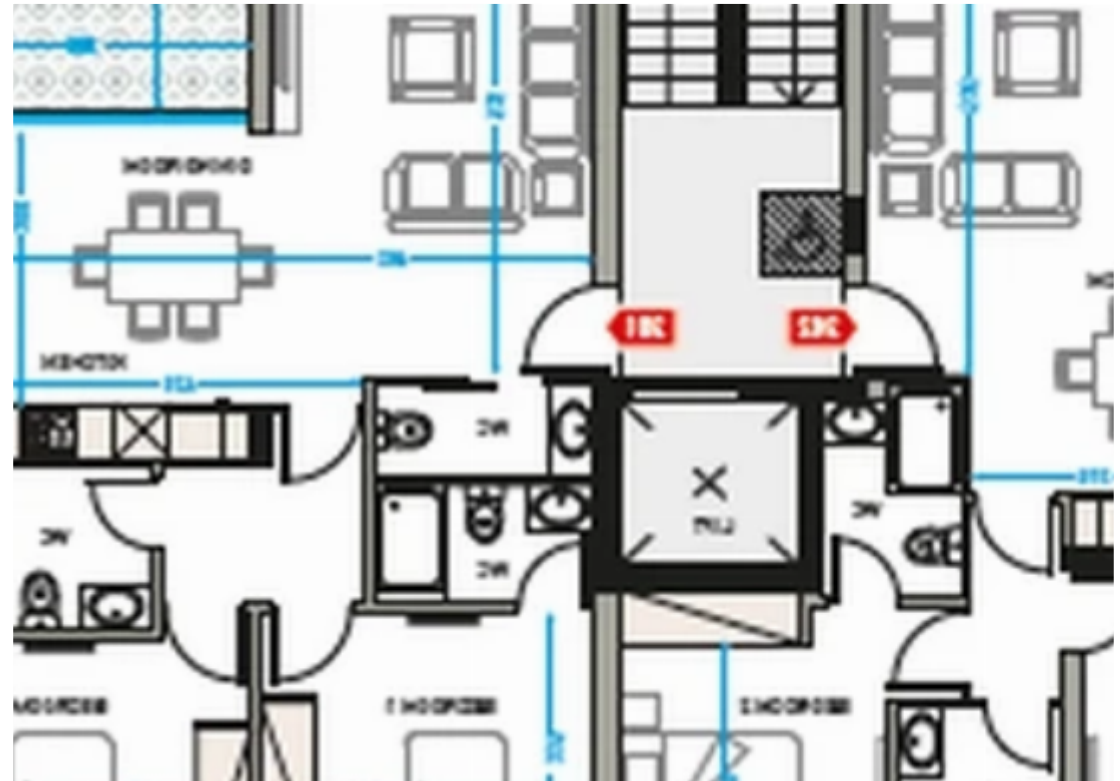

## 2-bedroom apartment f?r s?le

Limassol, Super-Home-Center-Timou-Prodromou-Mesa-Geitonia-4004 , Cyprus

**Offered at:** € 400,000

**Estate ID:** 78536

**Ref:** ba5524779

Bathrooms: **3**

Bedrooms: **2**

Parking spaces: **Covered cars**

Available from: **2024-11-12**

Offered at: **400,000**

Type: **Apartment**

""""""2 bedroom apartment for sale in Germasoa Columbia, Limassol. The project consists of 3 floors, 2 apartments on each. Easy access to the highway and the city center. The apartment has an open-plan kitchen with a living room and a spacious covered veranda, 2 bedrooms, 2 bathrooms + a guest toilet. On the ground floor there is a covered parking and storage rooms for all apartments. """"""...