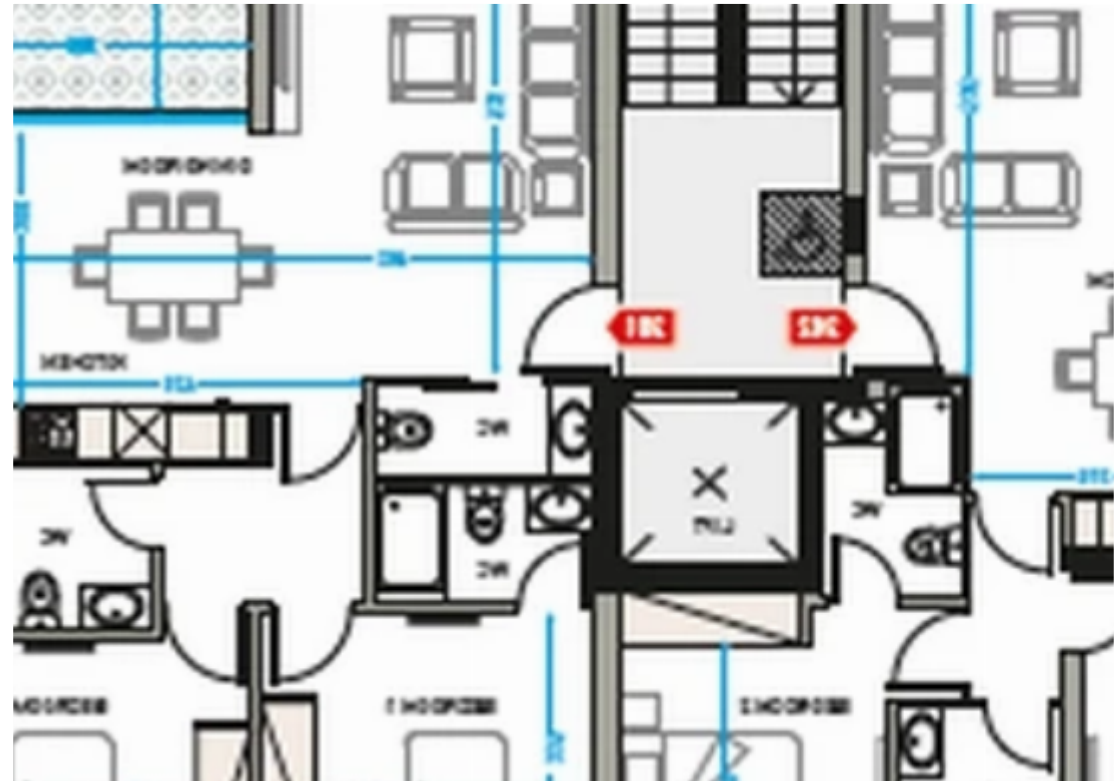

2-bedroom apartment f?r s?le

Limassol, Super-Home-Center-Timou-Prodromou-Mesa-Geitonia-4004 , Cyprus

Offered at: € 400,000

Estate ID: 78536

Ref: ba5524779

NET internal area: **114**

Bathrooms: **3**

Bedrooms: **2**

Parking spaces: **Covered cars**

Available from: **2024-11-12**

Offered at: **400,000**

Type: **Apartment**

""""""2 bedroom apartment for sale in Germasoaia Columbia, Limassol. The project consists of 3 floors, 2 apartments on each. Easy access to the highway and the city center. The apartment has an open-plan kitchen with a living room and a spacious covered veranda, 2 bedrooms, 2 bathrooms + a guest toilet. On the ground floor there is a covered parking and storage rooms for all apartments. """""" ...