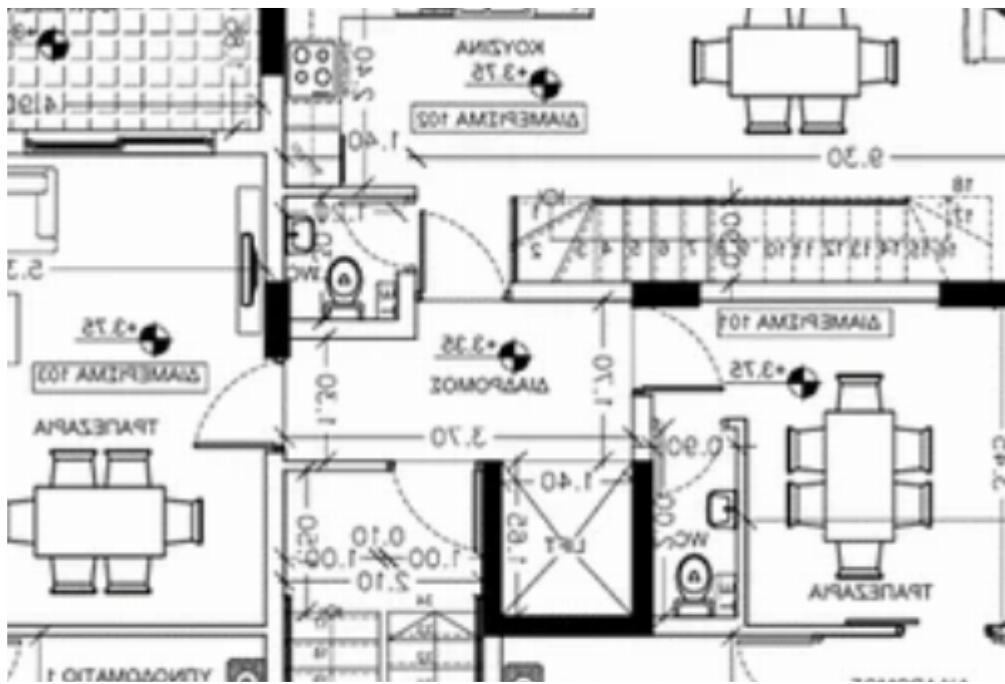

## 2-bedroom apartment f?r s?le

Limassol, Apos-Loukas-Kolossi-4632 , Cyprus

**Offered at:** € 220,000

**Estate ID:** 78589

**Ref:** ba5516995

Bathrooms: **2**

Bedrooms: **2**

Parking spaces: **Covered cars**