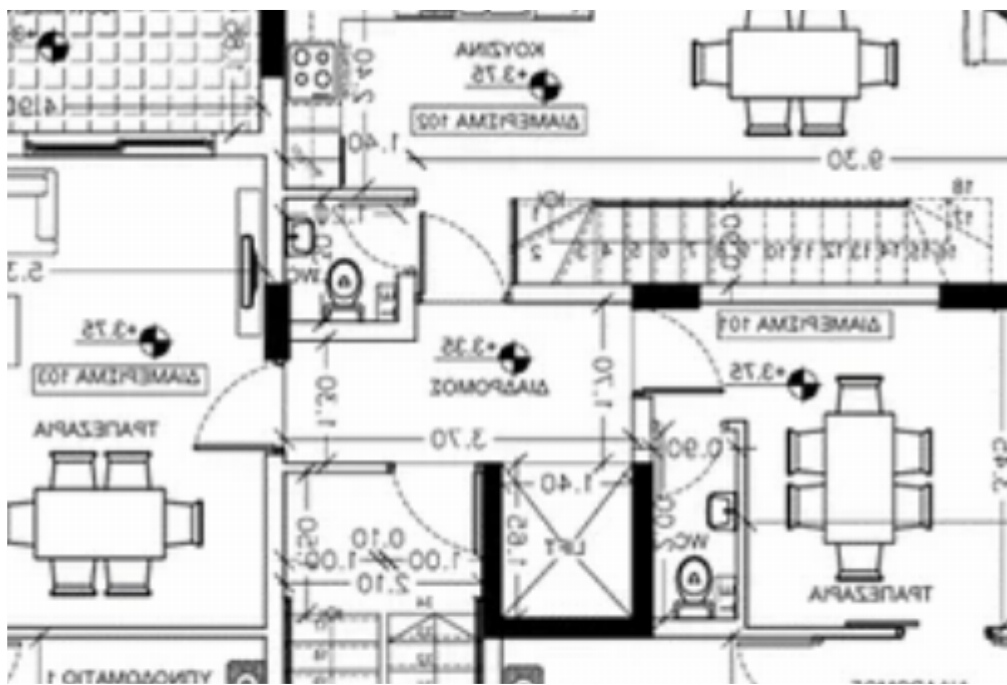

2-bedroom apartment f?r s?le

Limassol, Apos-Loukas-Kolossi-4632 , Cyprus

Offered at: € 220,000

Estate ID: 78589

Ref: ba5516995

NET internal area: **73**

Bathrooms: **2**

Bedrooms: **2**