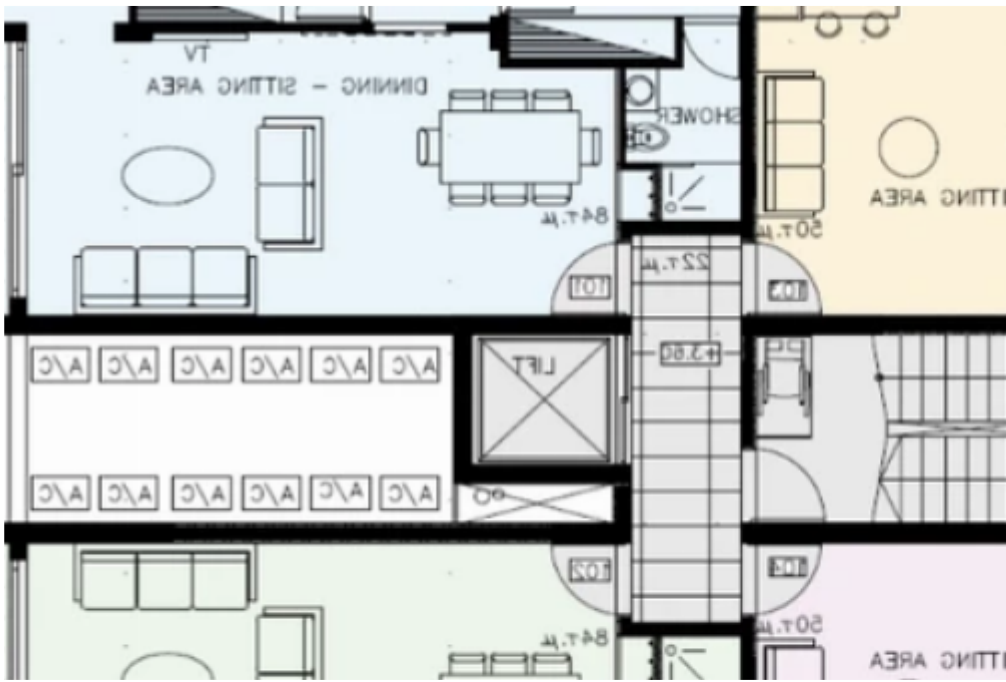

1-bedroom apartment f?r s?le

Limassol, Old-Bridge-And-Royal-Gardens-Potamos-Germasogeias-4041 , Cyprus

Offered at: € 345,000

Estate ID: 78728

Ref: ba5516122

NET internal area: **50**

Bathrooms: **1**

Bedrooms: **1**

Parking spaces: **Covered cars**

Available from: **2024-11-12**

Offered at: **345,000**

Type: **Apartment**

""""New Apartment In Potamos Germasogeia - Ideal conditions for Permanent Residence Investment - This Property is still Eligible for 5% VAT deduction application - 1 Bedroom - 1 Bathroom - Open plan - Nearby amenities: Supermarkets, kiosks, restaurants, cafes, pharmacies, schools - Easy access to the highway - Spacious rooms and covered balconies - Covered parking - Storage - Common Swimming Pool If you are interested, contact us to schedule a viewing"""" ...