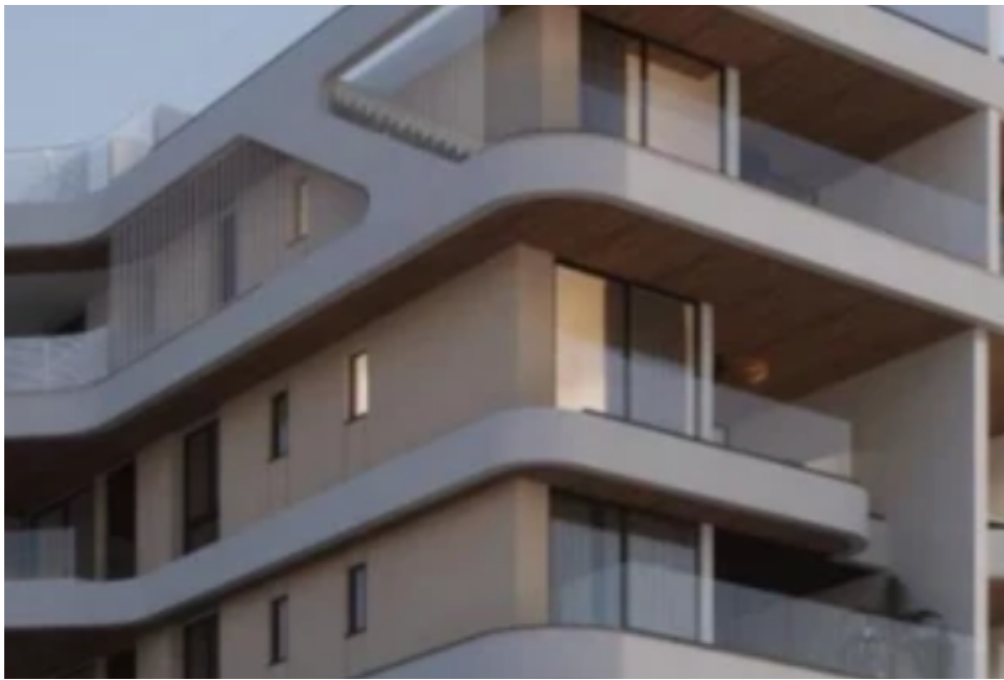

## 1-bedroom apartment f?r s?le

Limassol, Mediterranean-Hospital-Agia-Phyla-Agia-Fylaxis-3117 ,  
Cyprus

**Offered at:** € 205,000

**Estate ID:** 78732

**Ref:** ba5515810

NET internal area: **52**

Bathrooms: **1**

Bedrooms: **1**

Parking spaces: **No cars**

Available from: **2024-11-12**

Offered at: **205,000**

Type: **Apartment**

""""Situated between Agios Athanasios and Agia Fyla, the project can be found at one of the most luxurious and prestigious area of the city of Limassol. Located at an elevated area, you will witness breath-taking sea and city views from the very first level. The building is close to all necessary amenities including preliminary and high school, supermarkets and fuel station. The closest round-about of Mesa Geitonia or Agia Fyla are both a 3-minutes from the building, giving access to the city centre and routes to the other major cites in an instant. Occupancy: July 2026""""...