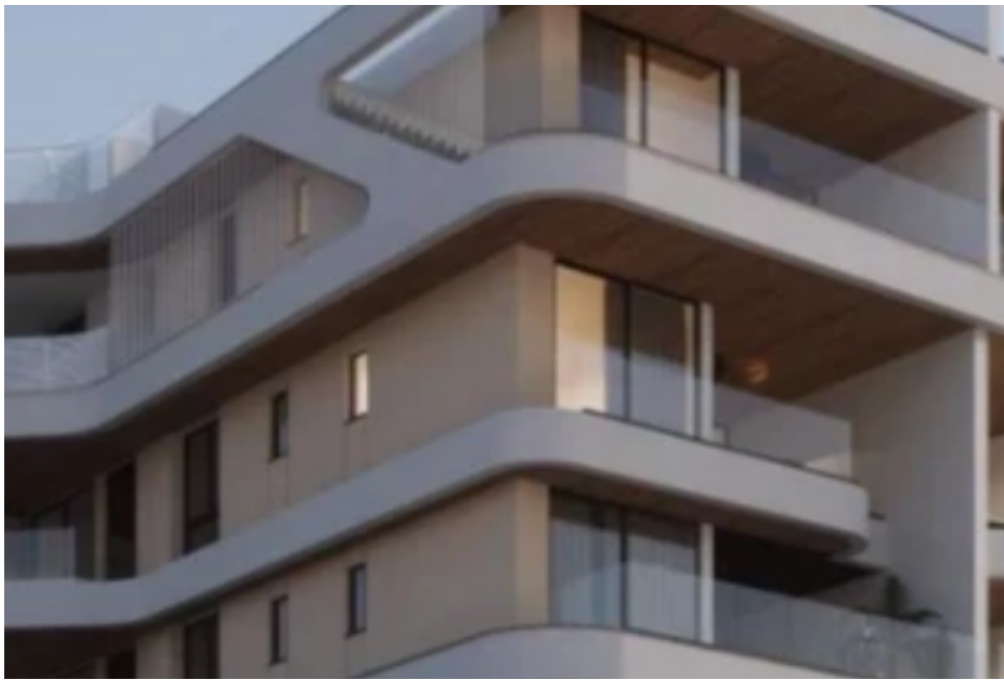

1-bedroom apartment f?r s?le

Limassol, Mediterranean-Hospital-Agia-Phyla-Agia-Fylaxis-3117 ,
Cyprus

Offered at: € 205,000

Estate ID: 78732

Ref: ba5515810

Bathrooms: **1**

Bedrooms: **1**

Parking spaces: **No cars**

Available from: **2024-11-12**

Offered at: **205,000**

Type: **Apartment**

""""Situated between Agios Athanasios and Agia Fyla, the project can be found at one of the most luxurious and prestigious area of the city of Limassol. Located at an elevated area, you will witness breath-taking sea and city views from the very first level. The building is close to all necessary amenities including preliminary and high school, supermarkets and fuel station. The closest round-about of Mesa Geitonia or Agia Fyla are both a 3-minutes from the building, giving access to the city centre and routes to the other major cites in an instant. Occupancy: July 2026""""...