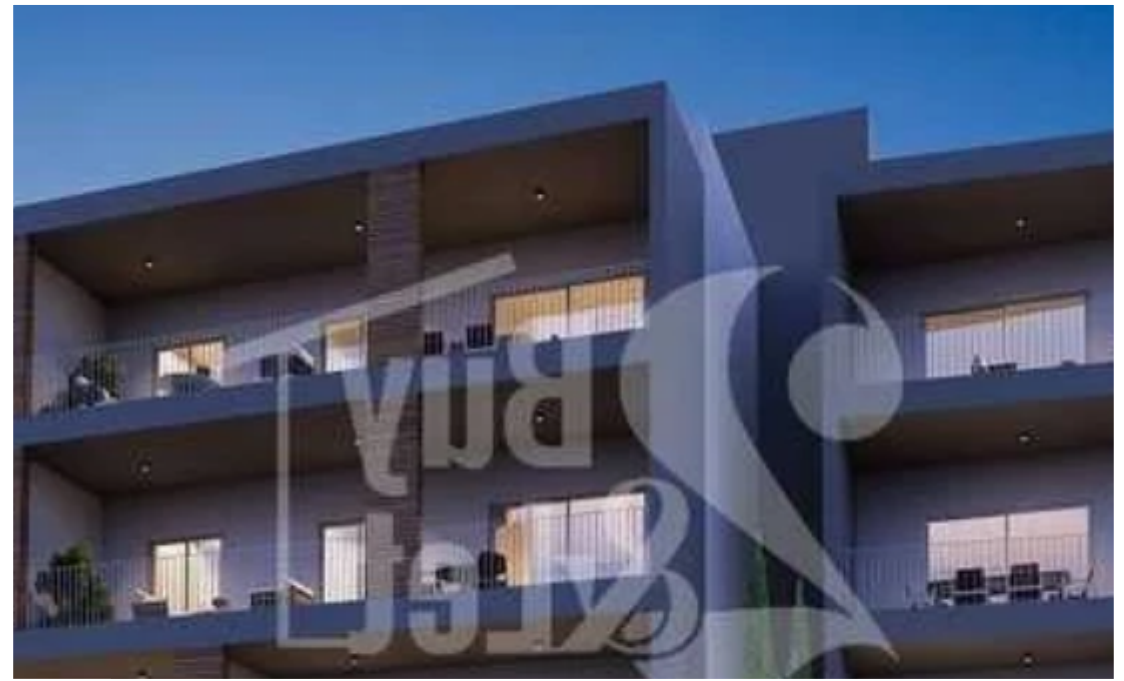

1-bedroom apartment f?r s?le

Limassol, Parekklesia-4520 , Cyprus

Offered at: € 200,000

Estate ID: 78781

Ref: ba5515338

NET internal area: **83**

Bathrooms: **1**

Bedrooms: **1**

Parking spaces: **Covered cars**

Available from: **2024-11-12**

Offered at: **200,000**

Type: **Apartment**

""""""""UNDER CONSTRUCTION -Partially Furnished -Covered Parking -Construction Year : 2024 -Elevator -Storage Space -Smart Home -Mountain View -Double Glazing Windows -Title Deed: Pending -Electrical Appliances Areas Internal Area: 63m² Covered Verandas: 20m² Total Area: 83m²"""""""" ...