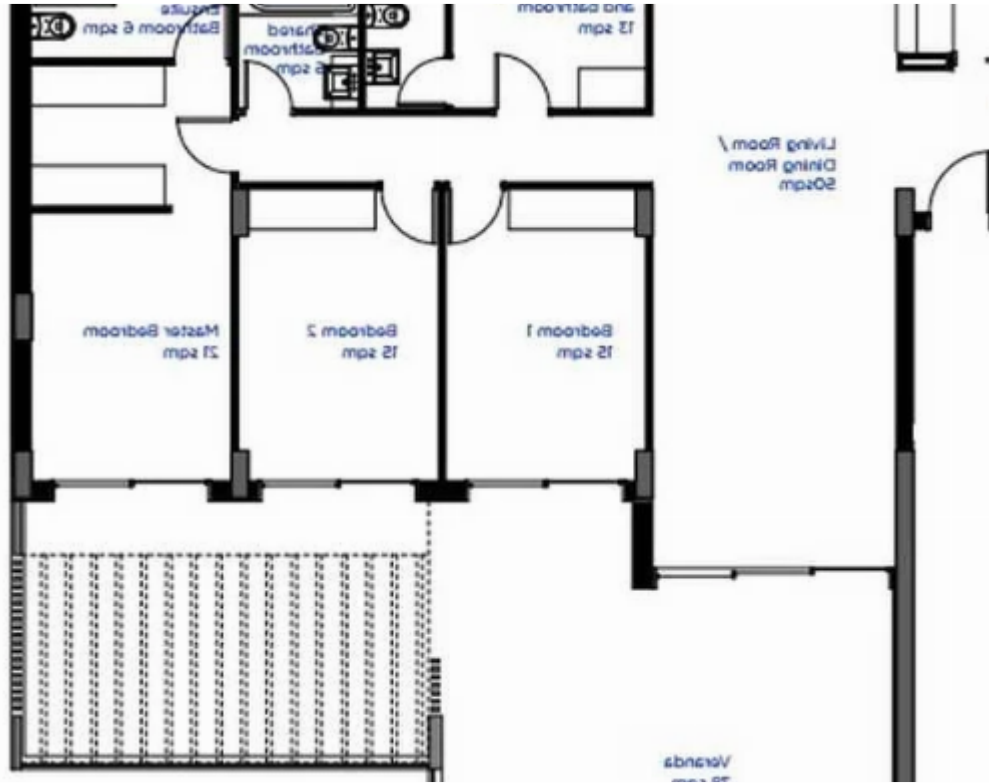

## 4-bedroom apartment to rent

Limassol, Panthea-Mesa-Geitonia-4007 , Cyprus

**Offered at:** € 3,500

**Estate ID:** 78950

**Ref:** ba5525181

NET internal area: **221**

Bathrooms: **4**

Bedrooms: **4**

Parking spaces: **Covered cars**

Available from: **2024-11-12**

Offered at: **3,500**

Type: **Apartment**

""""A 4-bedroom amazing apartment with spacious interiors and large balcony (78 Sq. Meters) with a wonderful view. The apartment is located in a peaceful area in Mesa Geitonia with easy access to the highway.""""...