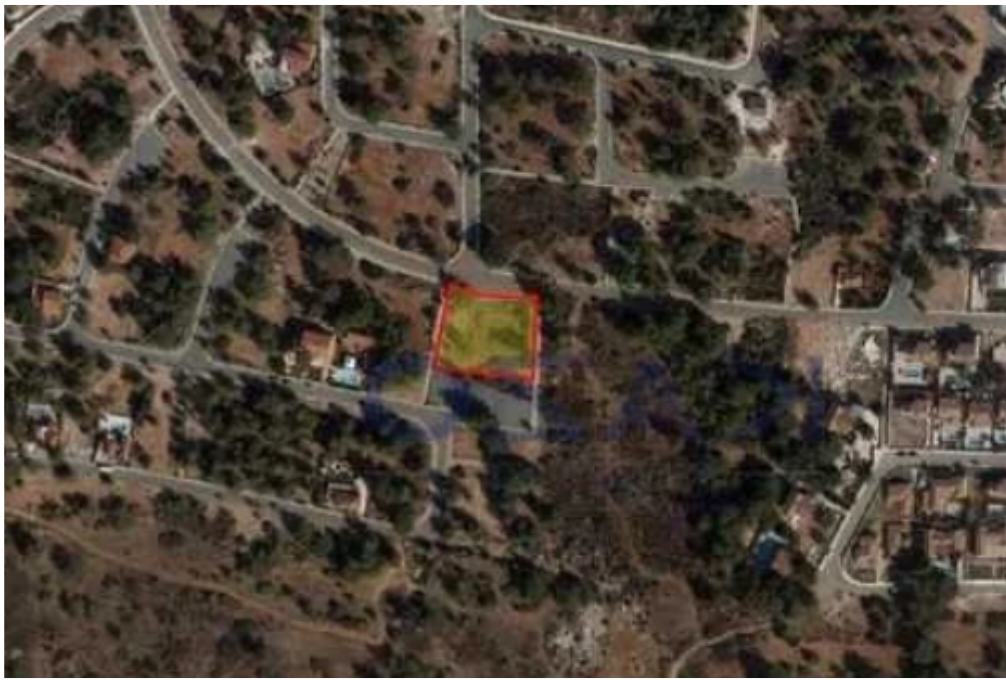

Residential land 1956 m²

Limassol, Souni-4717 , Cyprus

Offered at: € 800,000

Estate ID: 79531

Ref: ba5527869

Total plot's-land's area: **1956 m²**

Coverage: **20 %**

Density: **20 %**

Available from: **2024-11-14**

Offered at: **800,000**

Type: **Residential**

""Discover an exceptional opportunity to build your dream home on this spacious building plot, measuring 1956 m2, located in the tranquil area of Souni. This beautiful location is known for its peaceful ambiance, surrounded by scenic landscapes and lush greenery. Enjoy the perfect combination of nature and modern living, with easy access to local amenities and the captivating attractions of nearby towns. Souni offers a unique blend of village charm and accessibility, making it an attractive spot for families and retirees alike. You'll find picturesque streets, friendly neighbors, and a welcoming community atmosphere, all set against the backdrop of stunning natural beauty. With ample sp...

Estate on map: