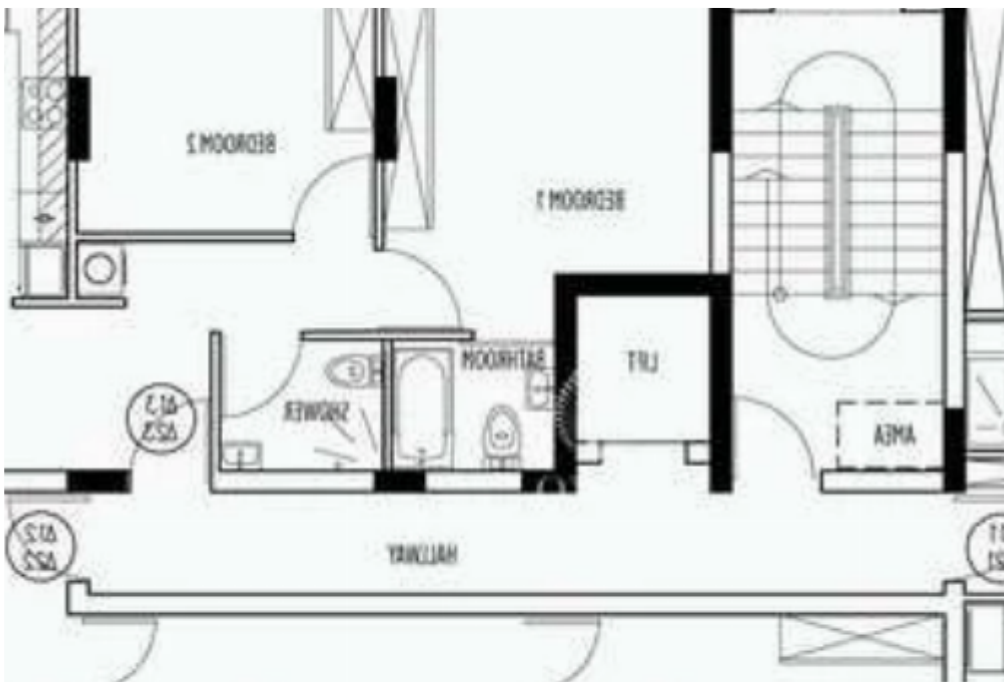

2-bedroom apartment f?r s?le

Limassol, Erimi-4630 , Cyprus

Offered at: € 235,000

Estate ID: 80701

Ref: ba5228668

NET internal area: **85**

Bathrooms: **2**

Bedrooms: **2**

Parking spaces: **Covered cars**

Available from: **2024-11-15**

Offered at: **235,000**

Type: **Apartment**

.....Nestled in the serene village of Erimi, Cyprus, this Residences exude a blend of modern comfort and tranquil living. Conveniently located just a stone's throw away from everyday amenities, this charming two-story building boasts six thoughtfully designed units, providing residents with a perfect harmony of privacy and community. Comprising two spacious 3-bedroom apartments and four cozy 2-bedroom apartments, the Residences cater to a variety of lifestyles, whether you're seeking ample space for a growing family or a cozy retreat for yourself. Each unit is meticulously crafted to offer a blend of contemporary aesthetics and functionality, ensuring a comfortable living ex...