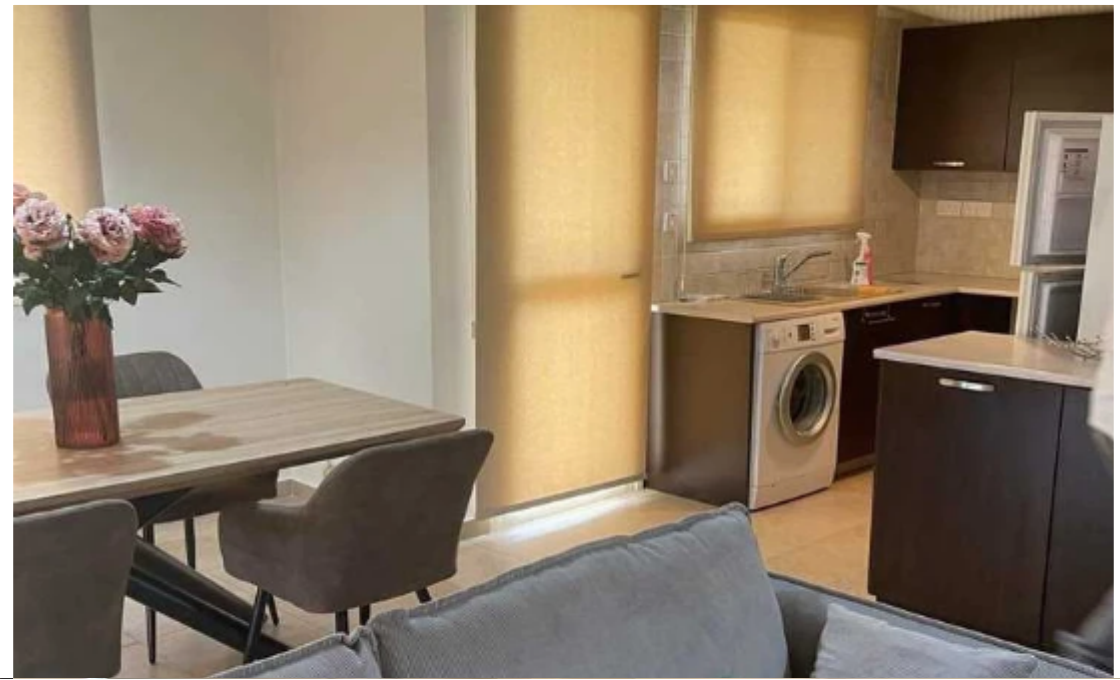

2-bedroom apartment to rent

Limassol, Panthea-Grammar-School-Agios-Athanasios-4105 ,
Cyprus

Offered at: € 1,400

Estate ID: 80964

Ref: ba5530286

NET internal area: **100**

Bathrooms: **2**

Bedrooms: **2**

Parking spaces: **Covered cars**

Available from: **2024-11-15**

Offered at: **1,400**

Type: **Apartment**

.....Two-bedroom apartment in Panthea A 100 sq.m apartment on the second floor of a two-story building with a total of six apartments. Features include a guest WC, a main bathroom, spacious bedrooms with built-in wardrobes, a storage room on the basement level, and covered parking. Located in a quiet, green area, the apartment boasts a spacious 10m veranda with mountain views, a rear balcony with sea views, and a small kitchen balcony.