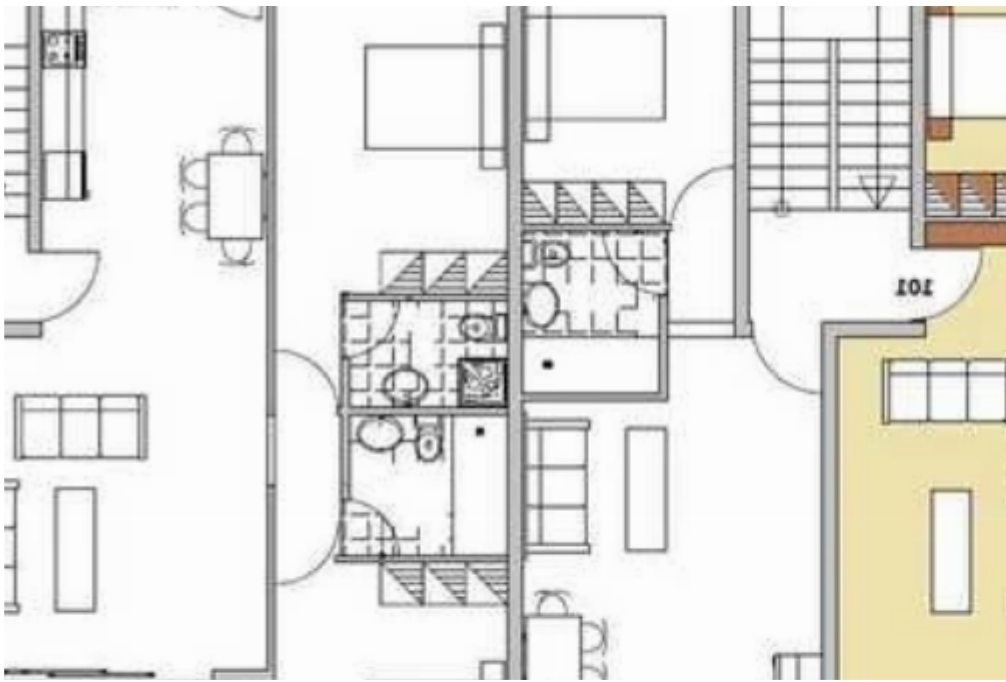

## 1-bedroom apartment f?r s?le

Paphos, Empa-8250 , Cyprus

**Offered at:** € 150,000

**Estate ID:** 81162

**Ref:** ba5530397

NET internal area: **64**

Bathrooms: **1**

Bedrooms: **1**

Parking spaces: **Covered cars**

Available from: **2024-11-16**

Offered at: **150,000**

Type: **Apartment**

\*\*\*\*\*Brand new One bedroom apartment ?Emba/ Paphos , Cyprus Available 4 apartments of 1 Bedroom One bedroom One bathroom Storage room Verandas Covered parking Total m2: 64 Quite area\*\*\*\*\*...